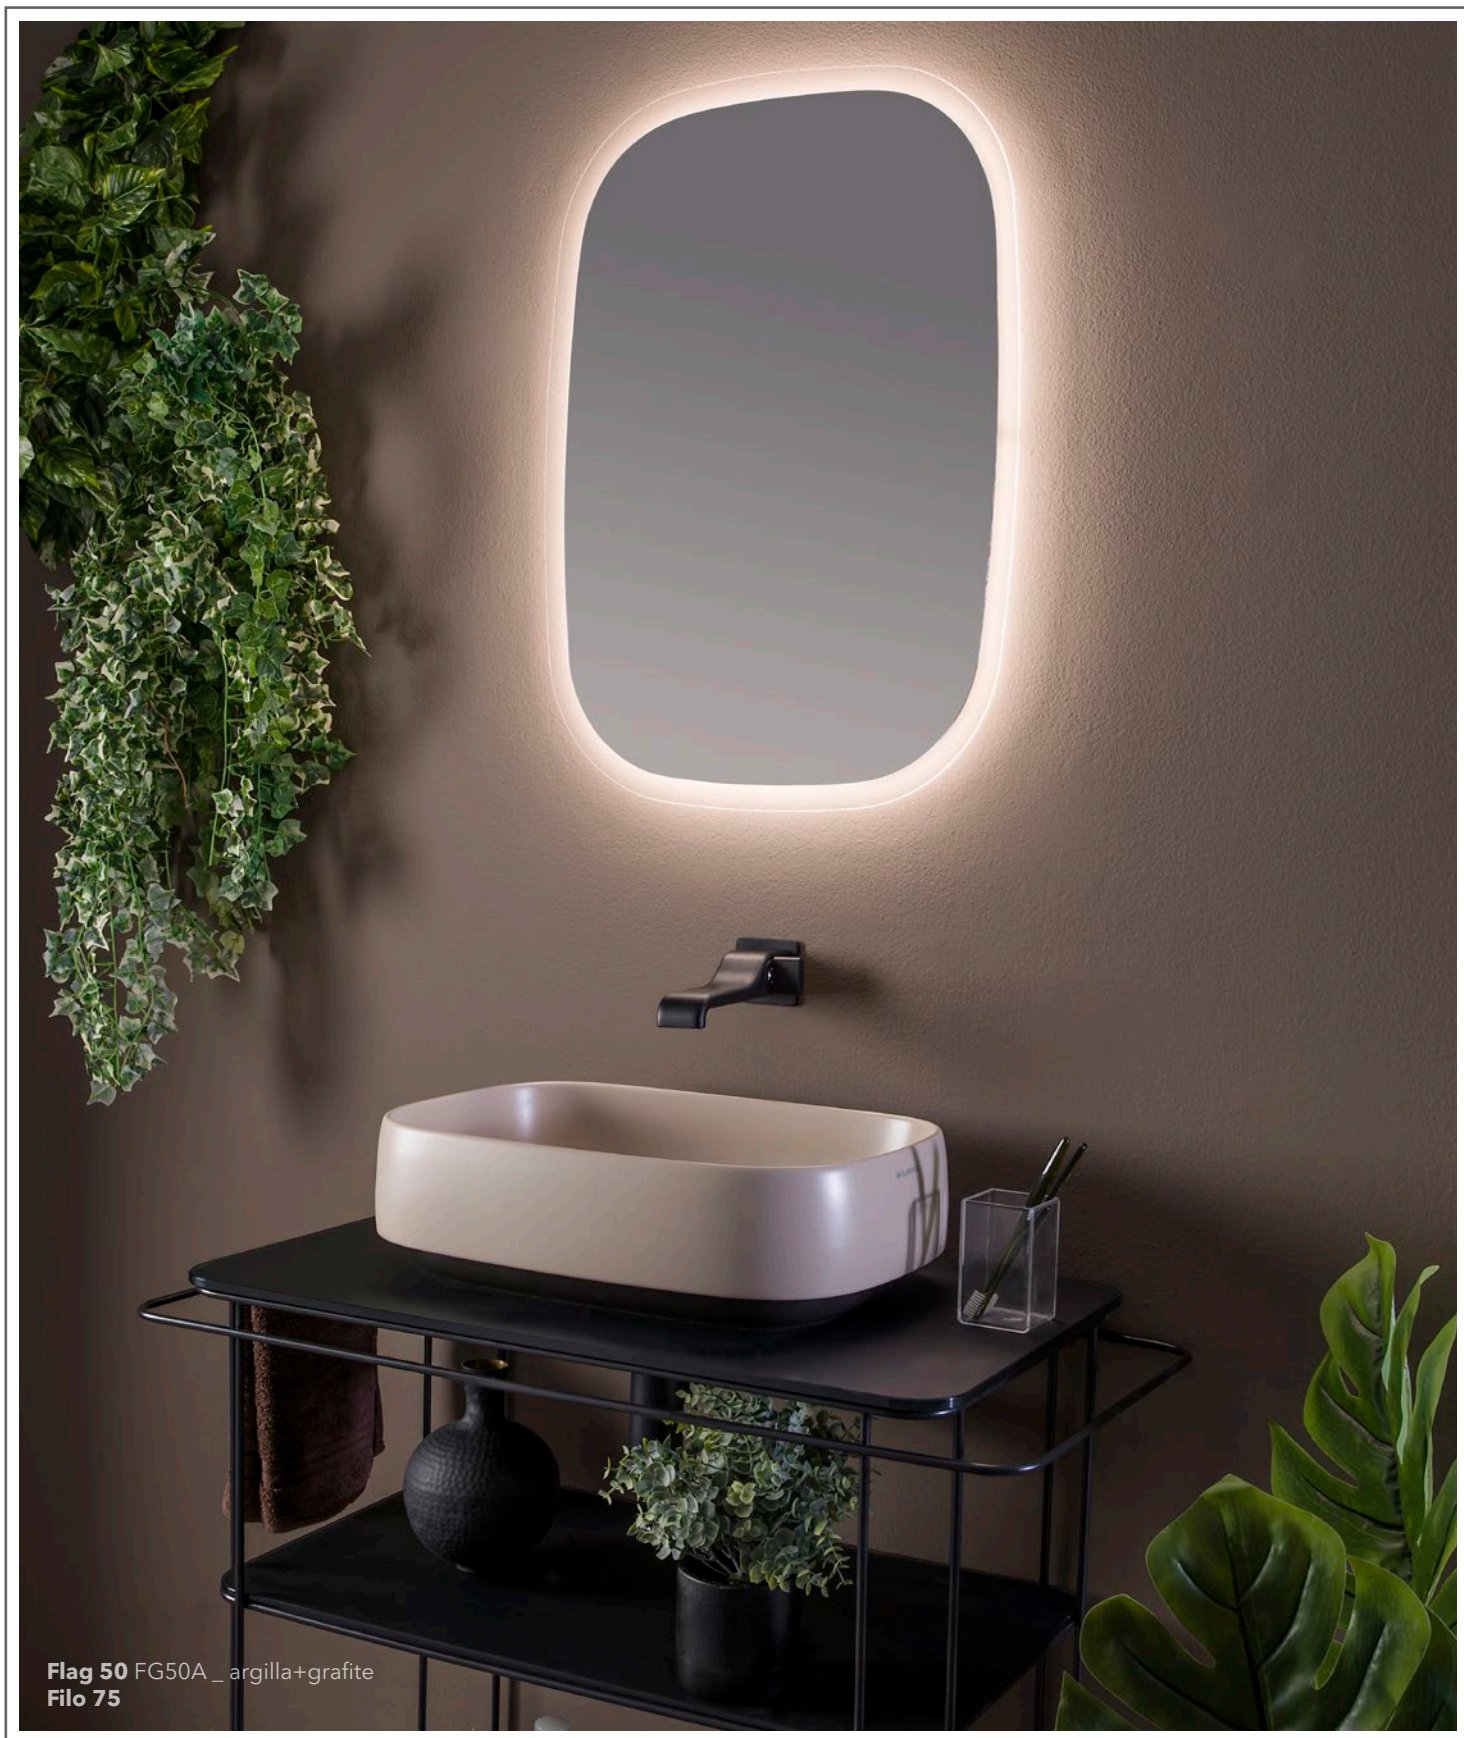

Flag 50 FG50A _ argilla+grafite
Filo 75