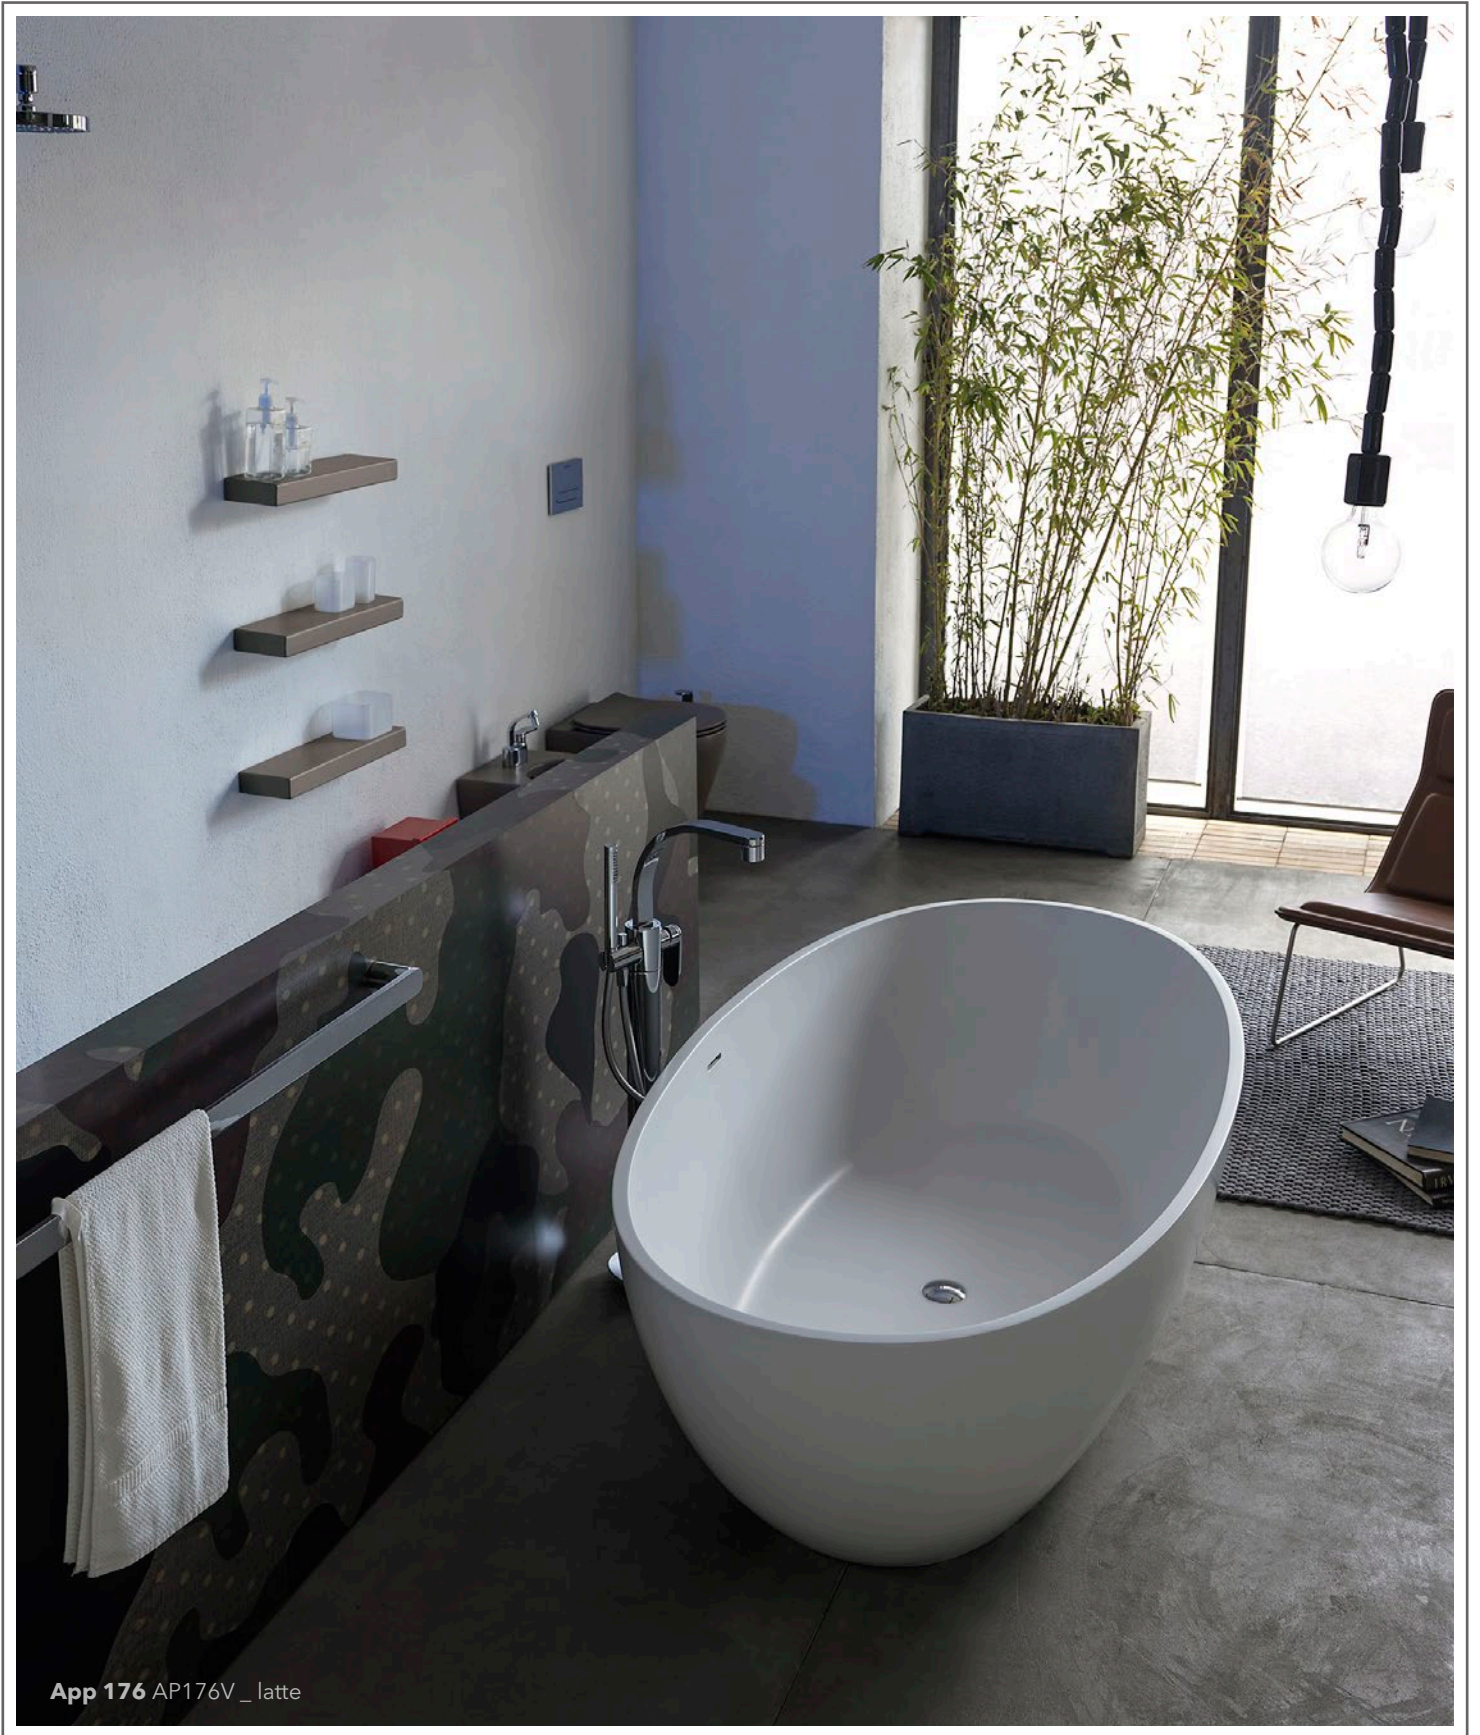

App specchio AP70 \_ bianco  
Fonte 50 FN50L \_ bianco

**App specchio AP100 \_ nero**  
**Pass 62 PS62C \_ latte**

AP176V  
**App 176**

AP165V  
**App 165**

AP150V  
**App 150**

---

**APP**  
by Flaminia Team