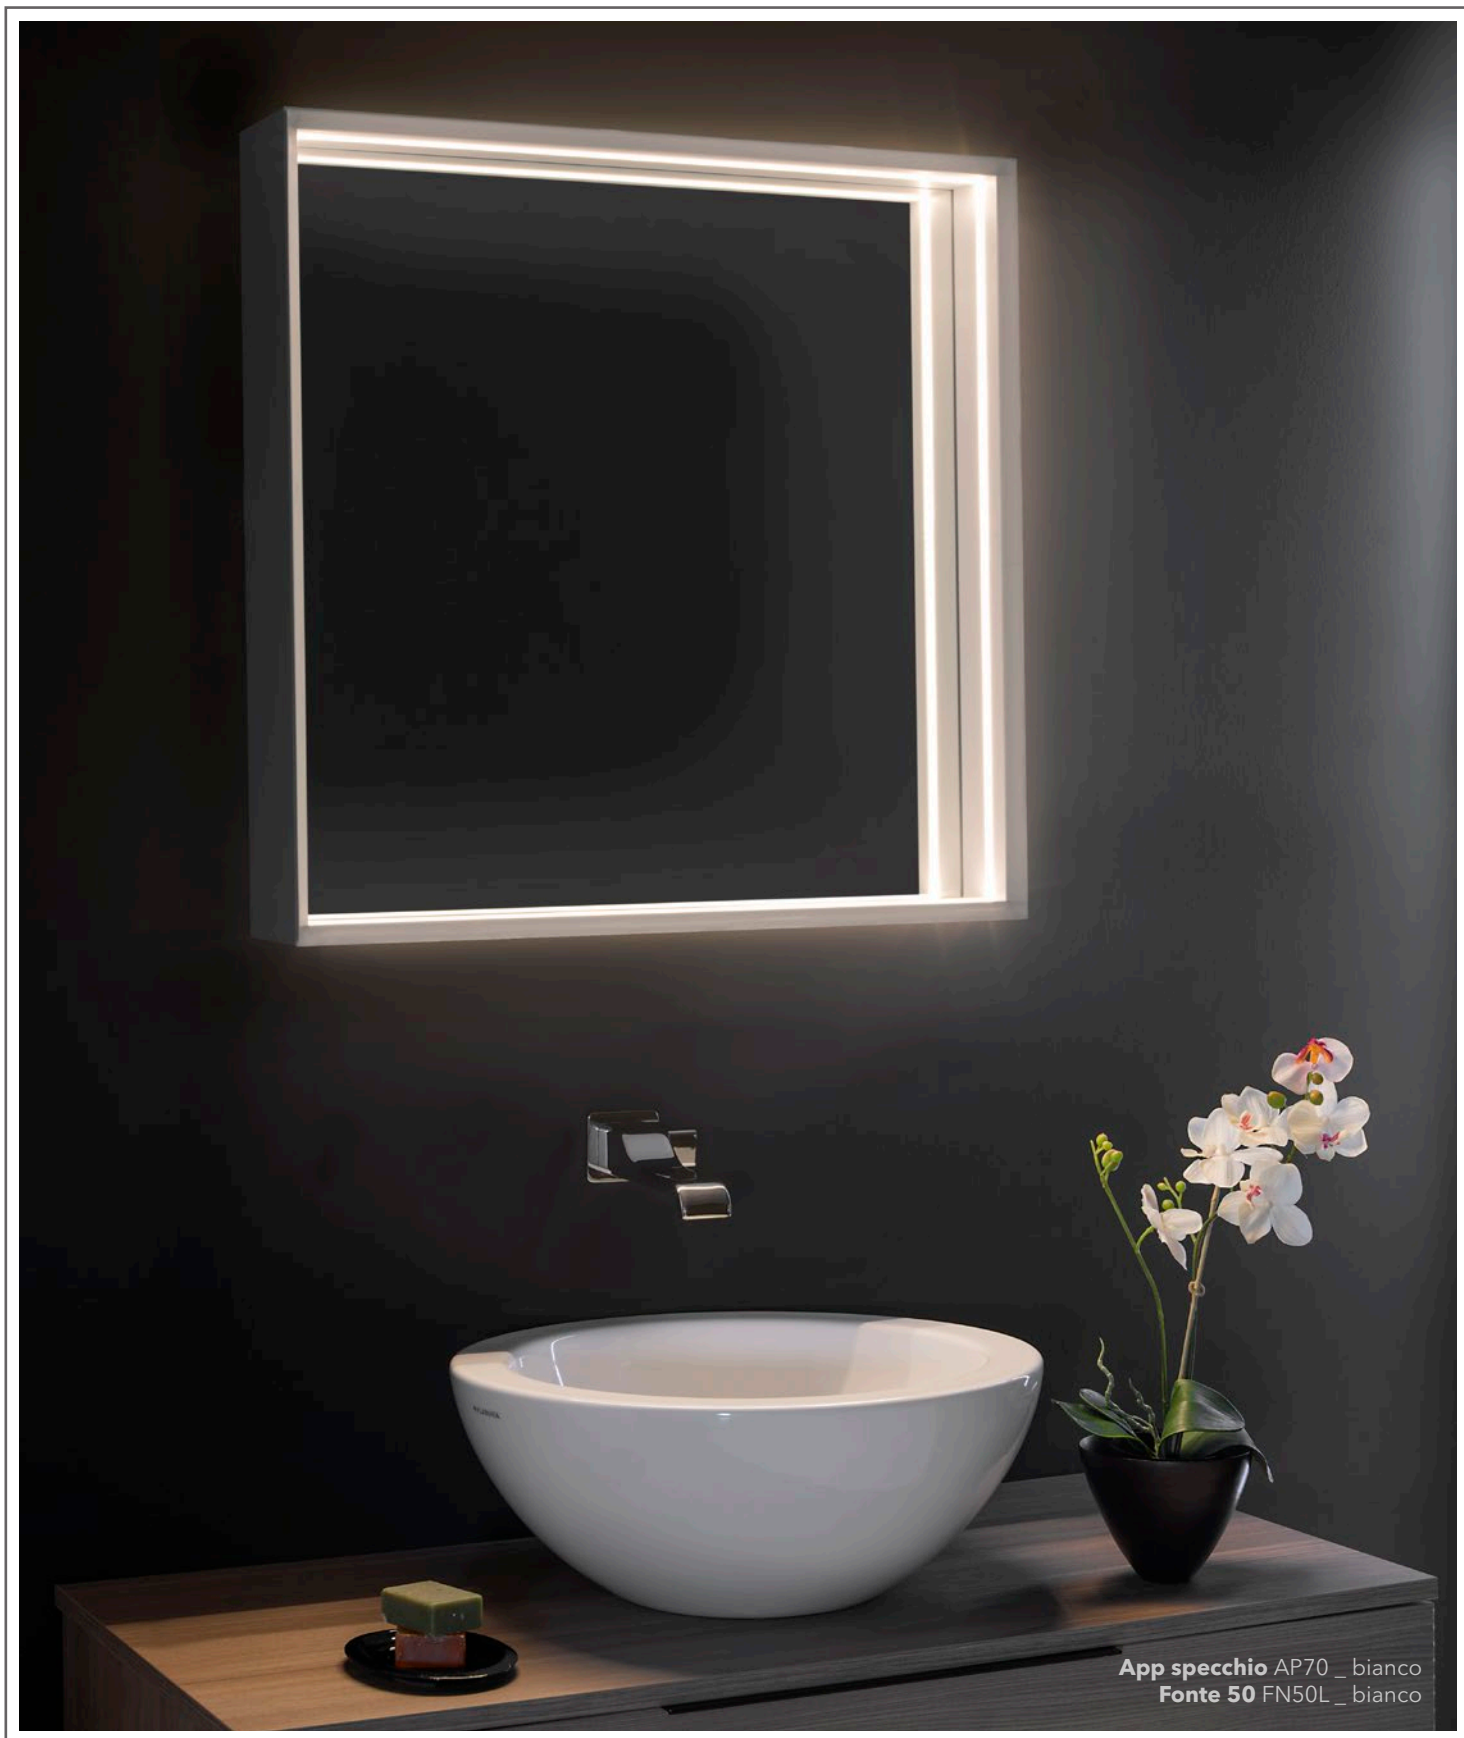

App specchio AP70 \_ bianco  
Fonte 50 FN50L \_ bianco

**App specchio AP100 \_ nero**  
**Pass 62 PS62C \_ latte**

AP176V  
**App 176**

AP165V  
**App 165**

AP150V  
**App 150**

---

**APP**  
by Flaminia Team