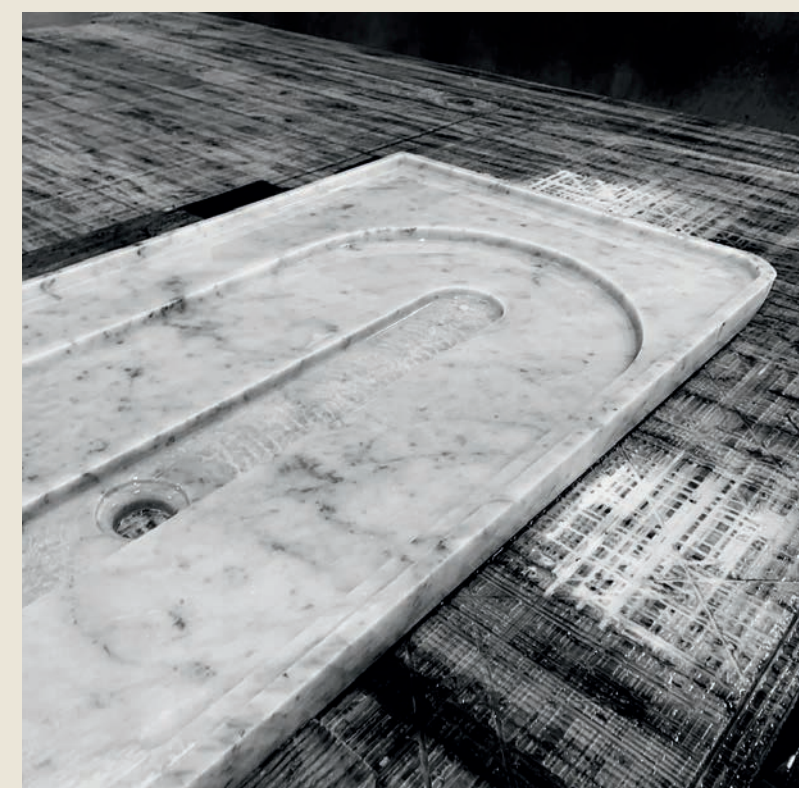

"The Material": a beauty source

Nic introduces a new collection of washbasins: "Mediterraneo" project. "Matericity" is the key element, which gives strength and beauty to the object, through touch and sight. The aim was to create modern shapes, using natural materials such as marble, clay, wood and cement, that make each item exclusive and

singular. Specifically, the "Material" is widely used in the "Mediterranean" style as it is synonymous with harmony, the distinctive element of this collection which is based on the concepts of nature, lightness, luminosity and refinement.

This new project creates a close relationship between natural and pure elements that complement each

other: materials essential and used throughout human history. An ideal combination of "materiality" has brought to life a series of circular elements of different heights and functions, they match perfectly with the products they accompany.

The game of empty space and volumes that enhances the harmony of shapes, the variegations of texture manage to create real natural landscapes. Just thanks to the Matericity we got the multiplicity of forms of the "Mediterraneo" project.

Because "Matter" arouses timeless joy, the time is life and the life is surely an art true piece, and the art is the greatest and most magnificent luxury, the greatest pleasure that "the Materiality" can grant us.