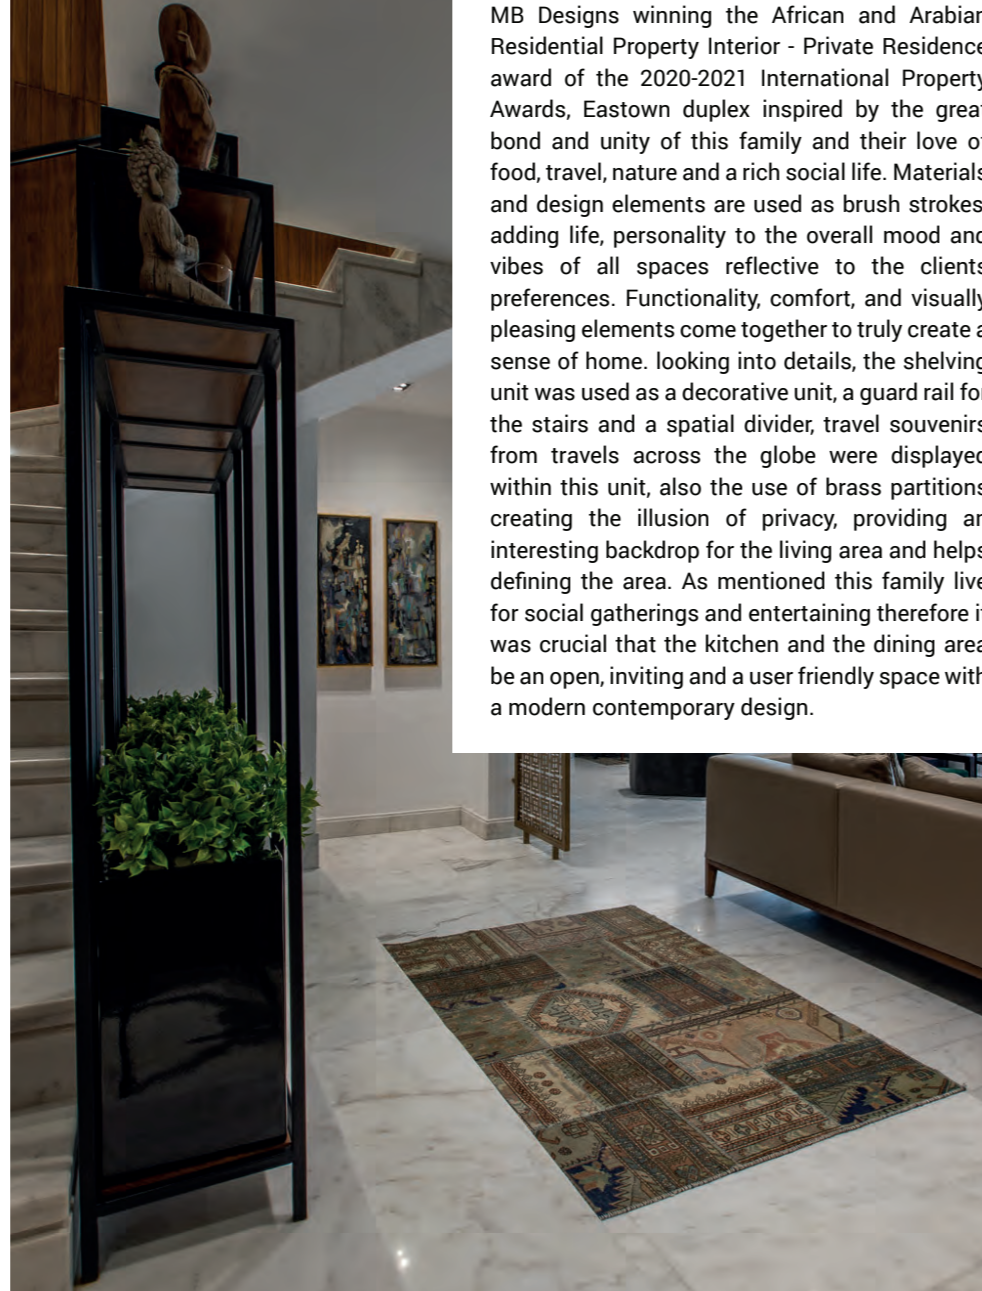

ARABIAN
PROPERTY
AWARDS

AWARD
WINNER

2020-2021

AFRICAN
PROPERTY
AWARDS

AWARD
WINNER

2020-2021

MB Designs winning the African and Arabian Residential Property Interior - Private Residence award of the 2020-2021 International Property Awards, Easttown duplex inspired by the great bond and unity of this family and their love of food, travel, nature and a rich social life. Materials and design elements are used as brush strokes, adding life, personality to the overall mood and vibes of all spaces reflective to the clients preferences. Functionality, comfort, and visually pleasing elements come together to truly create a sense of home. Looking into details, the shelving unit was used as a decorative unit, a guard rail for the stairs and a spatial divider, travel souvenirs from travels across the globe were displayed within this unit, also the use of brass partitions creating the illusion of privacy, providing an interesting backdrop for the living area and helps defining the area. As mentioned this family live for social gatherings and entertaining therefore it was crucial that the kitchen and the dining area be an open, inviting and a user friendly space with a modern contemporary design.