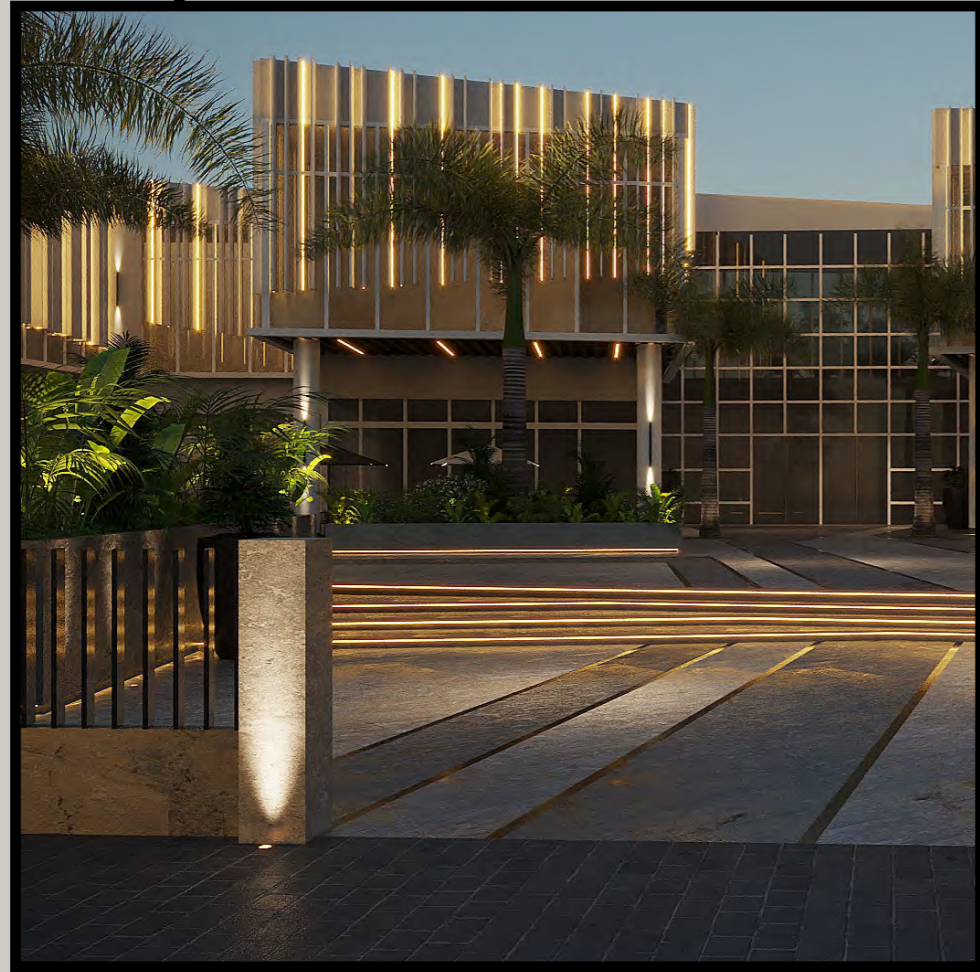

- Mohamed Badr

MBD ESIGNS

MOHAMED BADR

BY MOHAMED BADR

MBDESIGNS
ARCH

A Commercial and Office Complex; this project integrates a commercial plaza and an office building in a way that makes each and every shop or office holds a prime location, a smart building that dialogs with the surrounding city being placed in the Extension of New Cairo in front of Mivida Compound, Standing Out with its eye catching angled structure and various leveled louvers, limiting sun exposure while also allowing some sun into the place, eliminating the need of shades with the extended concrete ceiling acting as a shade itself for the ground level. Playing with levels of the landscape and vertical lines this place brings a minimal innovative edge to the visitor.