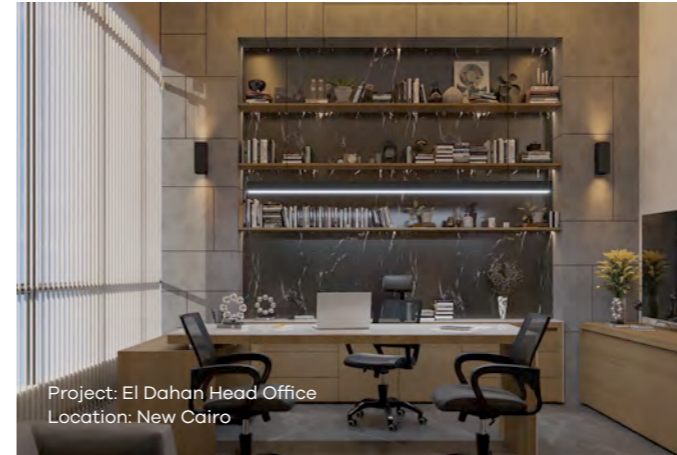

Project: Gird Fine Finishes Head Quarters
Location: Zamalek

Project: Samir & Aly Head Office
Location: White by Waterway

Project: El Dahah Head Office
Location: New Cairo