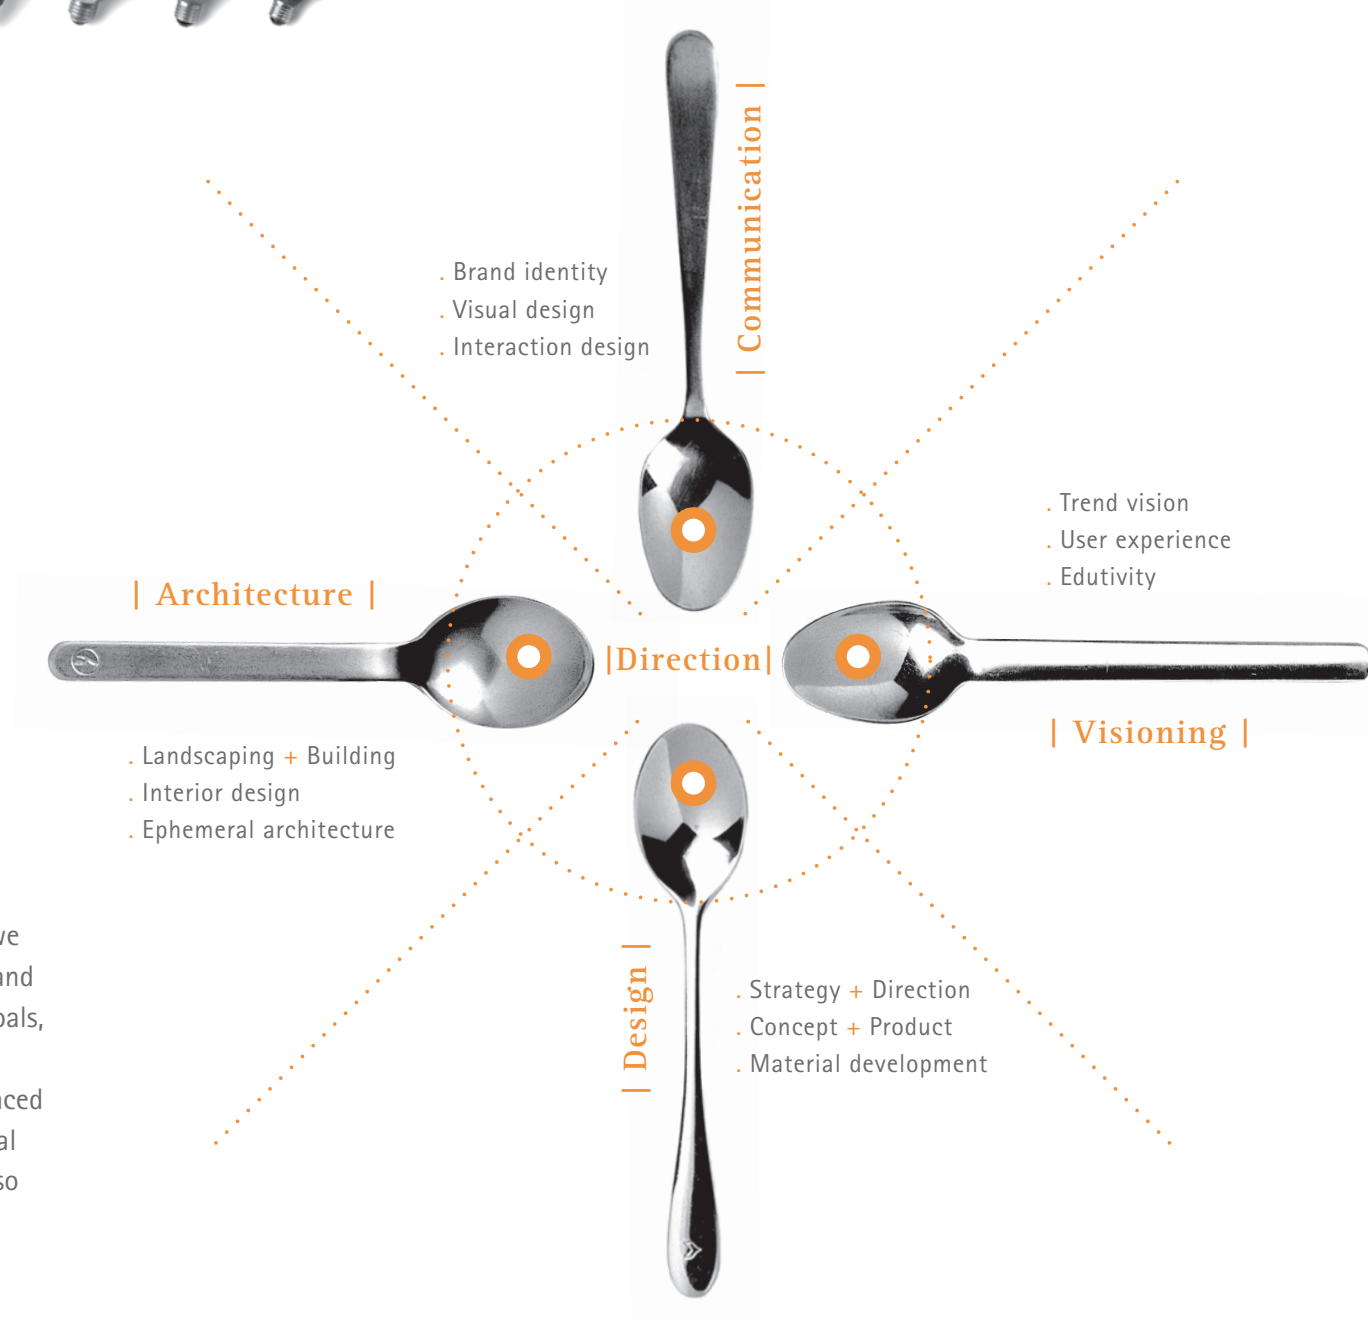

Total Tool

— Milano
— Buenos Aires
— Minneapolis
— New Delhi
— São Paulo

TT Activities

Total Tool is a **strategic design** and consultancy studio based in Milan, browsing transversally into the fields of design, communication, architecture and visioning activities, founded in 1999 in Milan by **Giulio Ceppi**, architect and designer, with a personal experience in creative team working in Domus Academy and Philips Design.

Total Tool today operates through an **international network** of professionals and experts in different disciplines and in a wide **cultural dimension**. We truly believe that there's no creation without **hybridization** and mutual understanding.

Total Tool is dedicated to **business innovation** and brand architecture, but we consider human factors and **social values** our final goals, as we design for a better present and for an enhanced future, trying to make real what can be desirable also by someone else.

In 2007 we have been invited from the **Triennale di Milano** to contribute to the exhibition **NEW ITALIAN DESIGN** and so doing we presented "**The grape harvest approach**", a way to visually explain that design is an open process to us, a way to combine different ingredients in order to fulfill an innovation, including single steps but always in an original way.