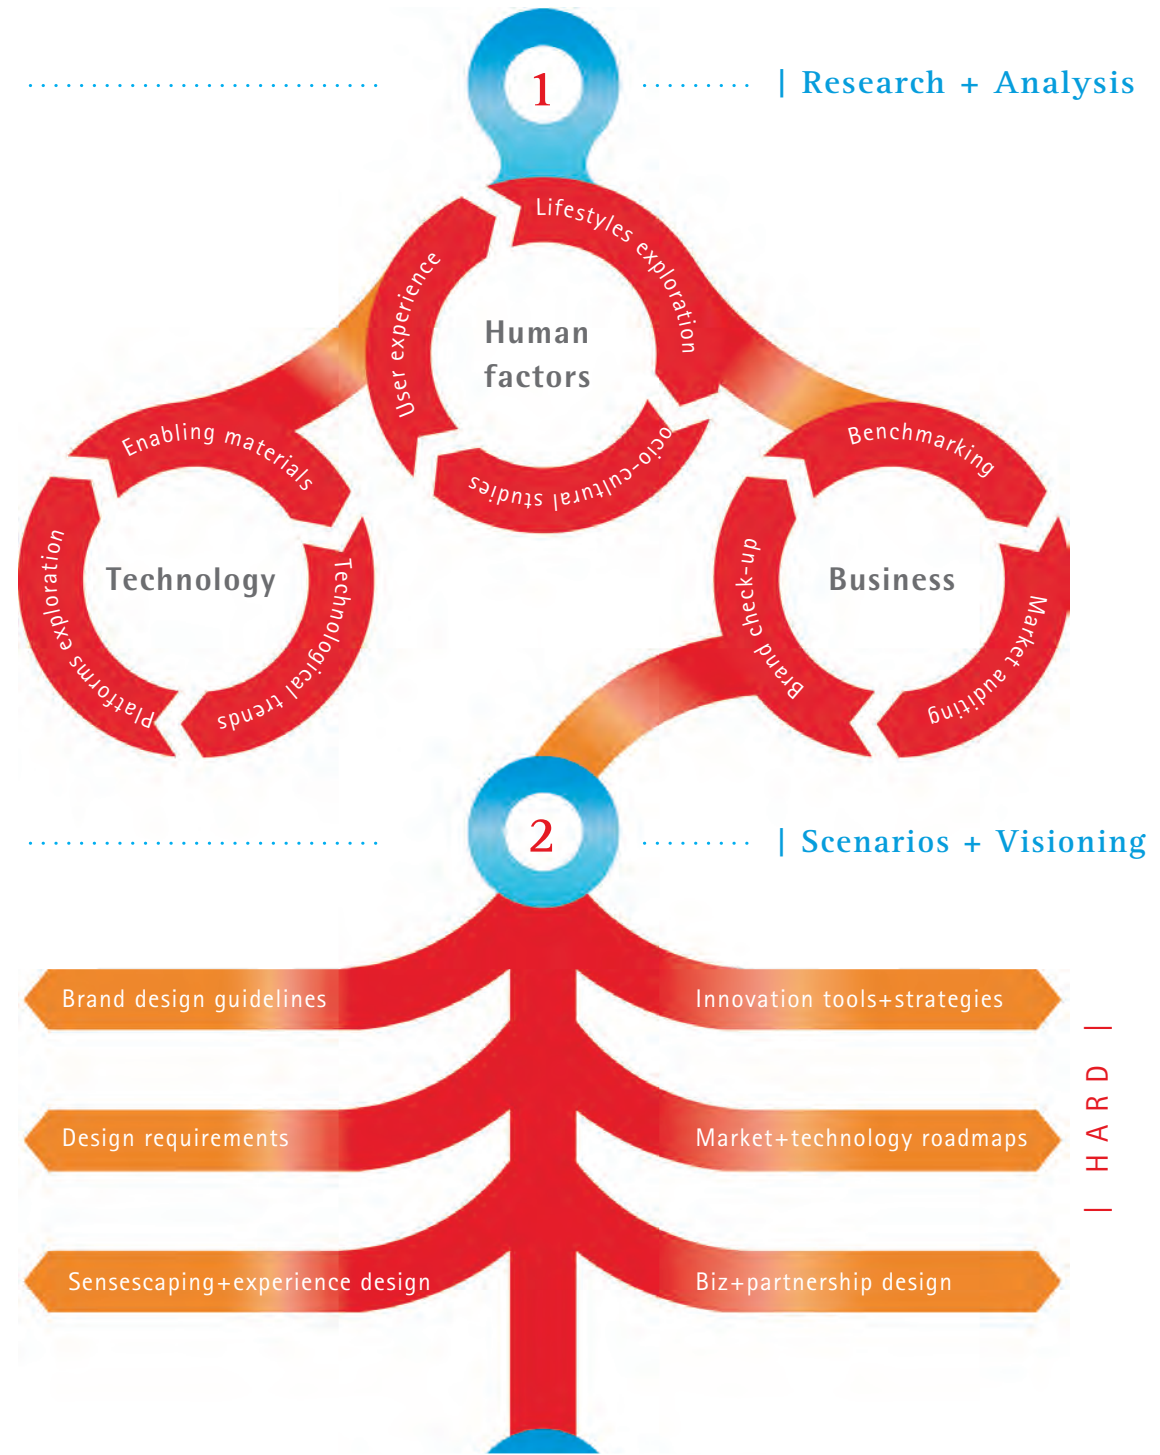

In 2007 we have been invited from the **Triennale di Milano** to contribute to the exhibition **NEW ITALIAN DESIGN** and so doing we presented "**The grape harvest approach**", a way to visually explain that design is an open process to us, a way to combine different ingredients in order to fulfill an innovation, including single steps but always in an original way.

There is no receipt for good design in fact. So the grape harvest is the perfect metaphor to explain how during a design process we have to **mix and combine different expertise**, to evaluate and explore complexity, being patient and looking for the right timing: quality and consistency do

deserve an active management about space and time, and no hurry to reach the end that we are all waiting for.

Each design process it is certainly unique, but always connected to the whole and to all processes that have been already experienced.