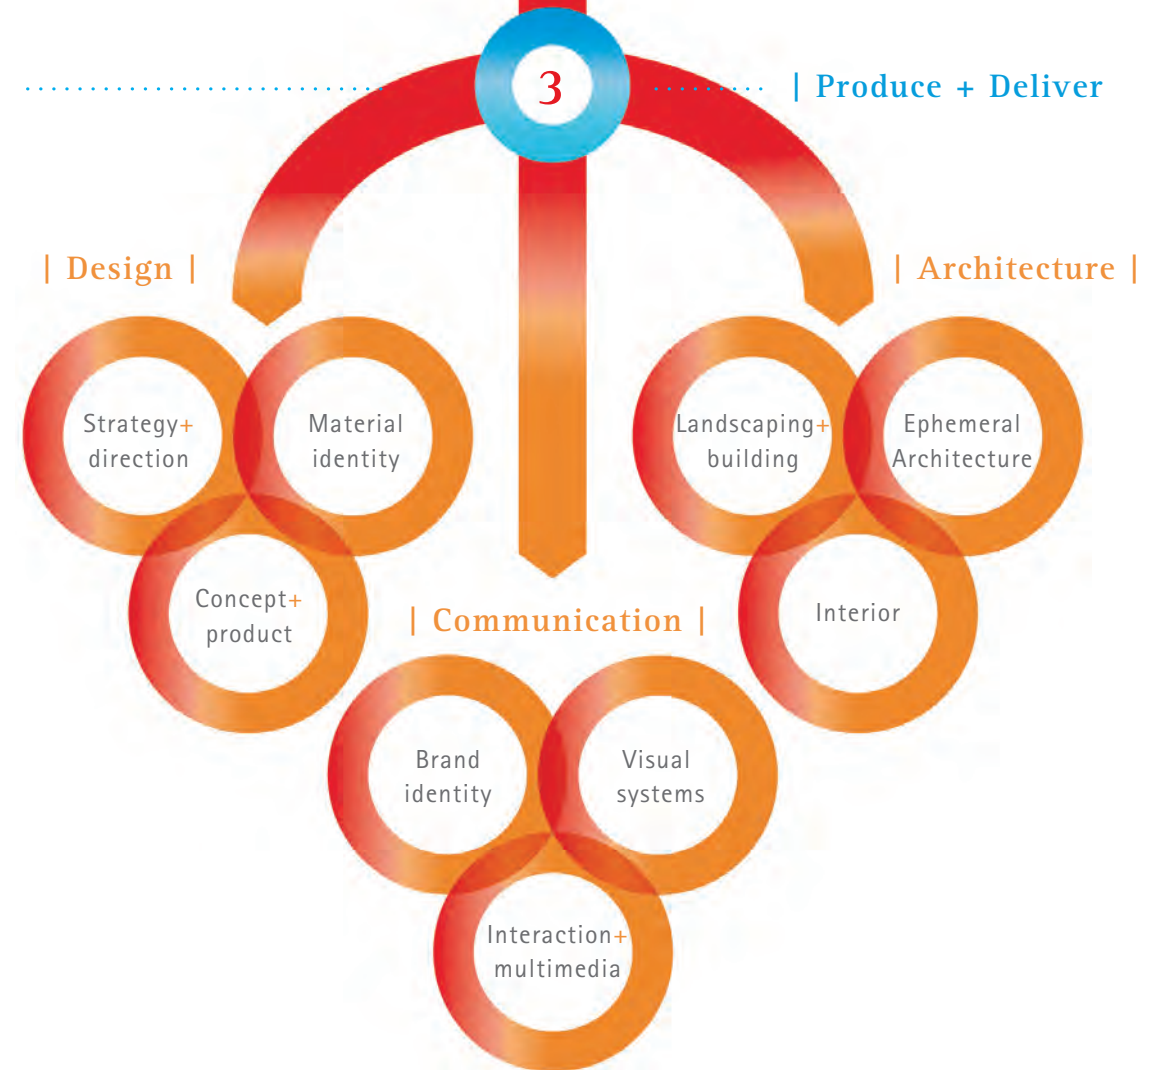

BHARTIYA CITY

Nestlé

VERTU

VIACOM

3M

3M (USA)
AIPE
Albatros
Andersen windows (USA)
Archivio Disarmo
Auchan
Autogrill
Averna
Azienda Ospedaliera di Lecco
Bhartiya Group (IND)
Bonatti Parma
Bormio 2005

BPB Italia
Canon (JP)
CBS Outdoor
Comune di Milano
Comune di Bormio
Comune di Mandello
Comune di Venezia
Comunità del GSB (CH)
Comunità Europea
Confartigianato
Deborah Group
Edilsider

Editoriale Campi
Elica
Essen (ARG)
Faraplan
Federlegno Arredo
Festo
Geodan (NL)
Gruppo Italiano Vini
iGuzzini
Illy
Ikea (SWE)
IT de Canarias (E)

Leuci
Luceplan
Mercuri Urval
Mitsubishi design (JP)
More Ideas (E)
Motorola (USA)
Nestlé
Nike (USA)
Nissan Renault (FRA)
Novacart
Oikos Fragrances
PepsiCo (USA)

Philips (NDL)
Pininfarina
Pioneer design (JP)
Piquadro
Pirelli RE
Play +
Porcelanosa (E)
Promos
Provincia di Lecco
Reggio Children
Q-free (N)
Saeco

San Lorenzo
Sony Cp Laboratories (JP)
SVGomma
TDK
Taiwan National Institute for Crafts (ROC)
Top Union Holdings Limited
Terra Moretti
Unilever
Valextra
Versace
Vertu (UK)