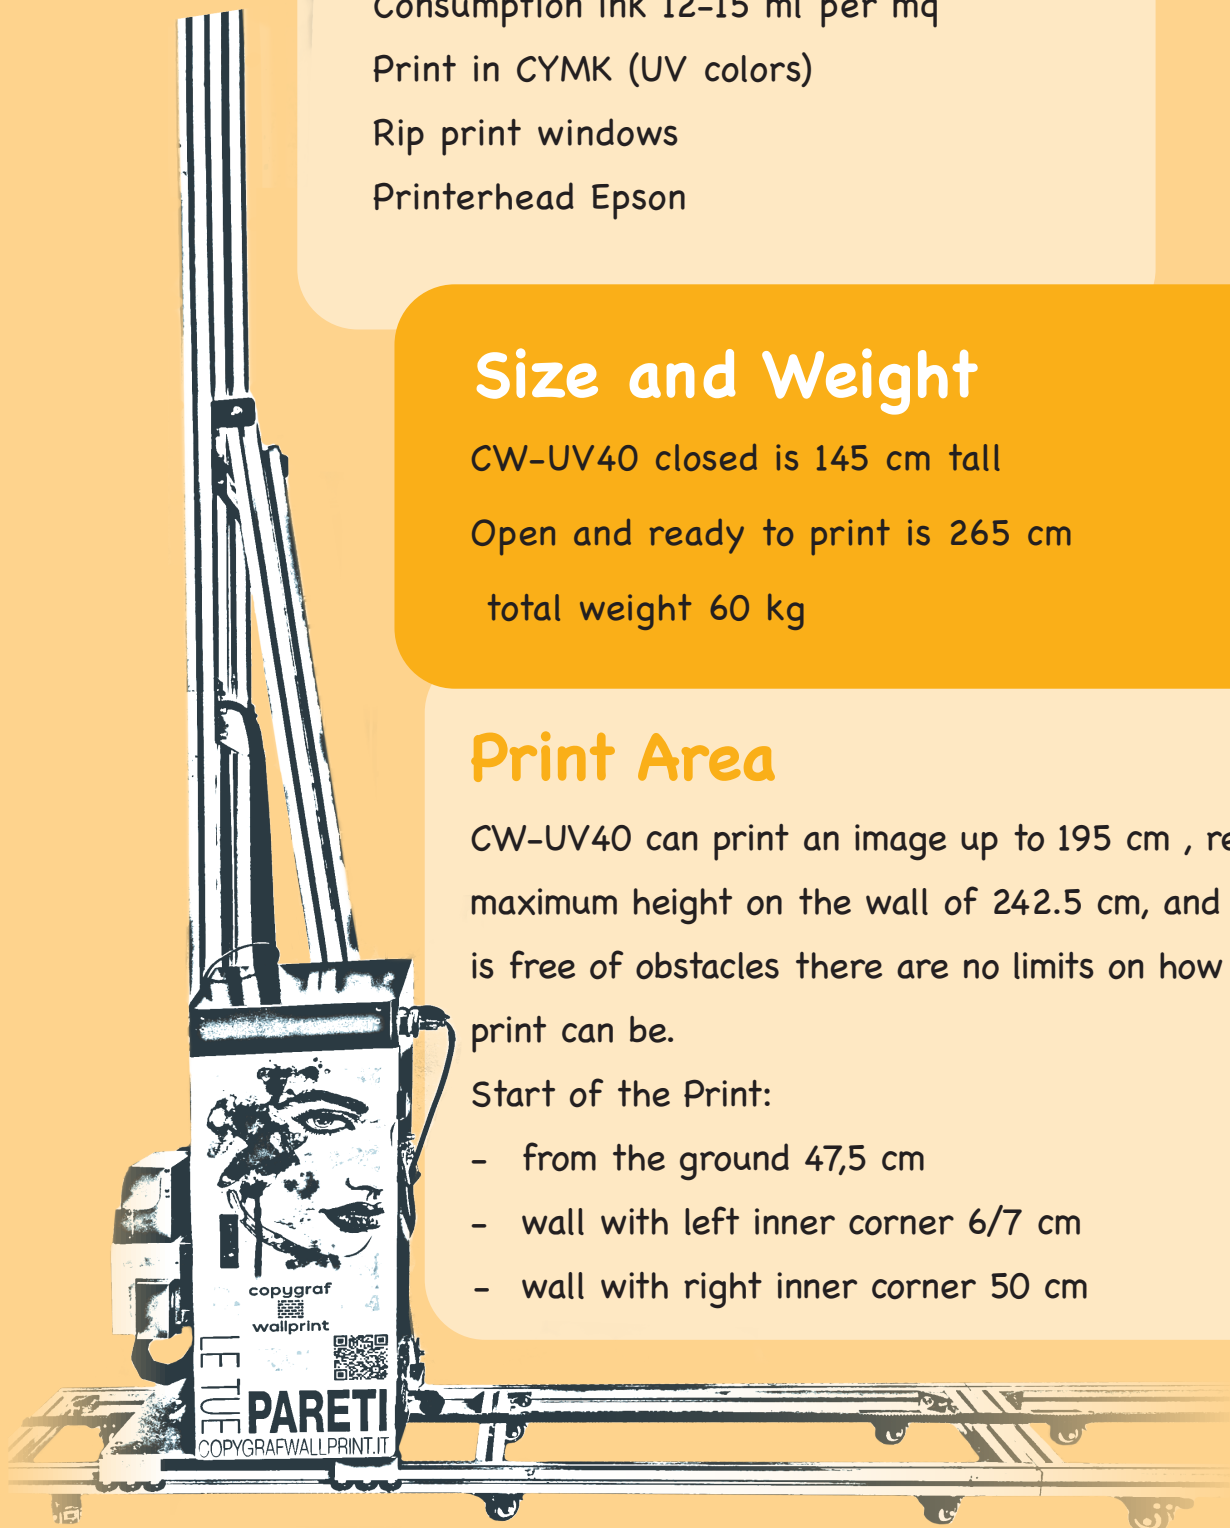

# CW-UV40 TECHNICAL DESCRIPTION

Print Resolution 1440 x 2880 dpi  
slow print speed 9-12 mq/h  
normal print speed 12-15 mq/h  
fast print speed 15-18 mq/ora  
Consumption ink 12-15 ml per mq  
Print in CYMK (UV colors)  
Rip print windows  
Printerhead Epson

## Size and Weight

CW-UV40 closed is 145 cm tall  
Open and ready to print is 265 cm  
total weight 60 kg

## Print Area

CW-UV40 can print an image up to 195 cm , reaching a maximum height on the wall of 242.5 cm, and if the wall is free of obstacles there are no limits on how long the print can be.

Start of the Print:

- from the ground 47,5 cm
- wall with left inner corner 6/7 cm
- wall with right inner corner 50 cm

WWW.COPYGRAF WALLPRINT.IT

copygraf  wallprint

stampiamo le tue pareti

**CONTACT**

tel +39 02.3560189 - cell +39 3519470890