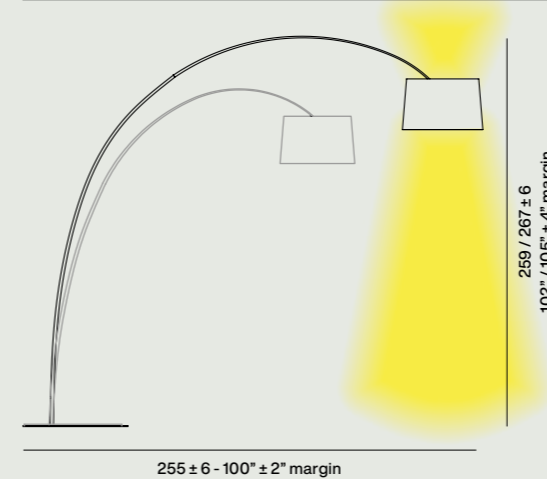

Twiggy Elle / Twiggy Elle Wood

Floor

Twiggy Elle: materiale composito su base di fibra di vetro laccato, PMMA, policarbonato, metallo verniciato e alluminio.
Twiggy Elle Wood: diffusore in rovere sbiancato.
Twiggy Elle: varnished fibreglass based composite material, PMMA, polycarbonate, coated metal and aluminium.
Twiggy Elle Wood: diffuser in limed durmast wood.

Twiggy Elle LED - LED inclusi / included
220 / 240V: 28W 2700 K 3840 lm CRI>90
120V: 34W 2700K 3840 lm CRI>90
Dimmer incluso — Dimmer included

Twiggy Elle LED Tunable white
220/240V only: 28W 2700-5000 K 3840 lm CRI>90
Remote control version with Bluetooth app available

Energy class A+

CE IP 20 ENEC — Tunable white

Undergoing UL LISTED certification

Twiggy Elle: bianco, nero, cremisi, greige, grafite.
Twiggy Elle: white, black, crimson, greige, graphite.

Twiggy Elle Wood: diffusore: rovere. Montatura: greige, nero.
Twiggy Elle Wood: diffuser: durmast. Frame: greige, black.

Lampada da terra a luce diretta e indiretta. Diffusore e stelo in materiale composito su base di fibra di vetro verniciato a liquido. Nella versione Wood il diffusore è ricavato dalla sovrapposizione di due fogli di legno di rovere sbiancato; equipaggiato nella parte superiore e inferiore con un anello in bamboo. La scheda LED bifacciale, studiata appositamente da Foscarini ottenendo un elevatissimo grado di riproduzione del colore (CRI), è installata su un disco di alluminio. Disco diffusore superiore in policarbonato traslucido, disco diffusore inferiore in PMMA opalino bianco, con finitura satinata. Base circolare in metallo verniciato a polveri epossidiche. In dotazione 4 contrappesi da inserire nella apposita sede sopra il diffusore per regolarne l'altezza. Sul cavo, trasparente, è presente un dimmer che funge sia da regolatore di intensità luminosa graduale sia da interruttore on/off.

Floor lamp with direct and indirect light. Diffuser and rod made of fibreglass-based composite material and liquid coated. The Wood version diffuser is obtained by overlapping two sheets of bleached durmast wood. In the upper and lower part it is equipped with a bamboo ring of a few millimeters. The doublesided LED board was purpose-designed by Foscarini to achieve a superior level of colour rendering (CRI), it is installed on an aluminum disc. Translucent polycarbonate upper diffuser disc, opaline white PMMA lower diffuser disc with satin finish. Epoxy powder coated metal round base. Supplied with 4 counter-weights to be inserted in the purpose-provided seat above the diffuser to adjust its height. The transparent cable is fitted with a dimmer which can be used both to adjust the level of luminous intensity gradually or as the on/off switch.