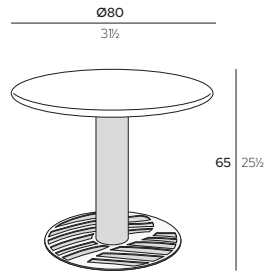

GHAF

Tables

PRODUCT	DESCRIPTION	FINISHINGS	CODE

cm | inch

GHAF Lounge Table Ø80 cm
with lasered base
Ø80 x H 65 cm
Ø31½" x H 25½"

Structure

K1 X03 Iroko Natural
Metallic Champagne

Top

	P01	Top Gold	GHFD080-X03K1P01
	P02	Top Dark Grey	GHFD080-X03K1P02
	P03	Top Off-White	GHFD080-X03K1P03
	P04	Top Corten	GHFD080-X03K1P04
	P05	Top Light Blue	GHFD080-X03K1P05
	P06	Top Green	GHFD080-X03K1P06