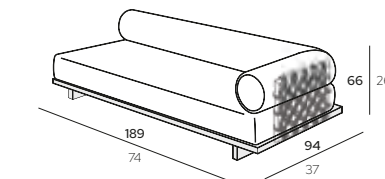

EMIR Module Right 189
189 x 94 x H 66 cm
74" x 37" x H 26"

Structure

K1 Iroko Natural

Backrest

A1R1 Backrest Dark Grey **EMRMR189-K1A1R1**

A2R2 Backrest Beige **EMRMR189-K1A2R2**