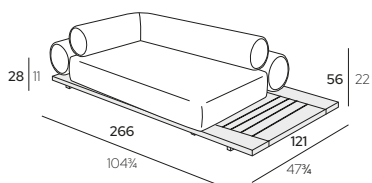

PRODUCT	DESCRIPTION	FINISHINGS	CODE

cm | inch

MAJLIS Module Left 266
Side Table Right
266 x 121 x H 56 cm
104 3/4" x 47 3/4" x H 22"

K1 Iroko Natural

MJLML266TR-B1K1