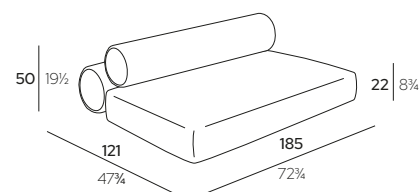

MAJLIS Module Central 185

185 x 121 x H 50 cm
72 7/8" x 47 3/4" x H 19 1/2"

MJLMC185-B0