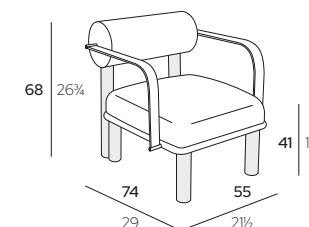

cm | inch

MAITHA Lounge Chair
55 x 74 x H 68 cm
 21 1/2" x 29" x H 26 3/4"

- K1 Iroko Natural **MTHLG-ARMOK1**

MAITHA Lounge Chair
 with Armrests
55 x 74 x H 68 cm
 21 1/2" x 29" x H 26 3/4"

- K1 Iroko Natural
- A02 Matte Beige **MTHLG-ARMIK1**