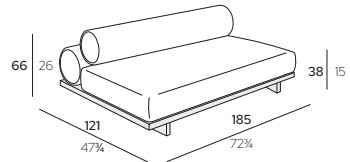

MAJLIS Module Central 185

185 x 121 x H 66 cm
72 3/4" x 47 3/4" x H 26"

K1 Iroko Natural

MJLMC185TO-B2K1