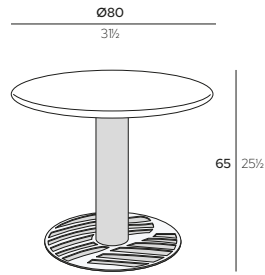

GHAF Lounge Table Ø80 cm
with lasered base
Ø80 x H 65 cm
Ø31½" x H 25½"

Structure

K1 X04 Iroko Natural
Metallic Bronze

Top

	P01	Top Gold	GHFD080-X04K1P01
	P02	Top Dark Grey	GHFD080-X04K1P02
	P03	Top Off-White	GHFD080-X04K1P03
	P04	Top Corten	GHFD080-X04K1P04
	P05	Top Light Blue	GHFD080-X04K1P05
	P06	Top Green	GHFD080-X04K1P06