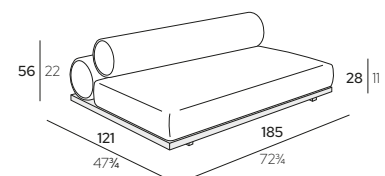

Seatings

PRODUCT DESCRIPTION FINISHINGS CODE

cm | inch

MAJLIS Module Central 092

92 x 121 x H 56 cm
36" x 47 3/4" x H 22"

K1 Iroko Natural

MJLMC092TO-B1K1

MAJLIS Module Central 185