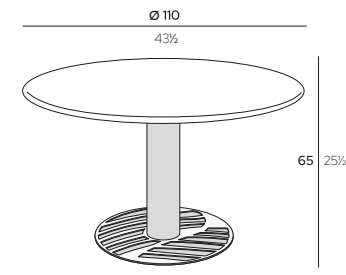

PRODUCT	DESCRIPTION	FINISHINGS	CODE

cm | inch

GHAF Tea Table Ø110 cm
with lasered base
Ø110 x H 65 cm
Ø43½" x H 25½"

Structure

K1 X03 Iroko Natural
Metallic Champagne

Top

	P01	Top Gold	GHFD110-X03K1P01
	P02	Top Dark Grey	GHFD110-X03K1P02
	P03	Top Off-White	GHFD110-X03K1P03
	P04	Top Corten	GHFD110-X03K1P04
	P05	Top Light Blue	GHFD110-X03K1P05
	P06	Top Green	GHFD110-X03K1P06