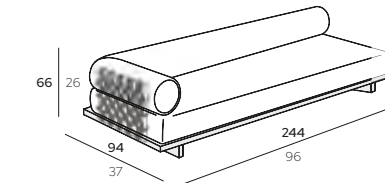

PRODUCT	DESCRIPTION	FINISHINGS	CODE

cm | inch

EMIR Module Left 244
244 x 94 x H 66 cm
96" x 37" x H 26"

Structure

K1 Iroko Natural

Backrest

A1R1 Backrest Dark Grey **EMRML244-K1A1R1**

A2R2 Backrest Beige **EMRML244-K1A2R2**