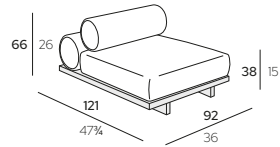

MJLPF121C1-B1K1

MAJLIS Pouf 121
without Cushion
121 x 121 x H 6 cm
47 3/4" x 47 3/4" x H 2 1/2"

 K1 Iroko Natural

MJLPF121CO-B1K1

MAJLIS ON STRUCTURE High Base

Seatings

PRODUCT DESCRIPTION FINISHINGS CODE

cm | inch