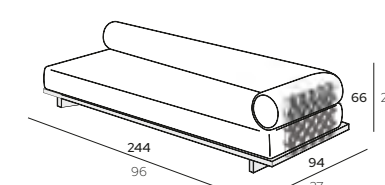

EMIR Module Right 244
244 x 94 x H 66 cm
96" x 37" x H 26"

Structure

K1 Iroko Natural

Backrest

A1R1 Backrest Dark Grey **EMRMR244-K1A1R1**

A2R2 Backrest Beige **EMRMR244-K1A2R2**