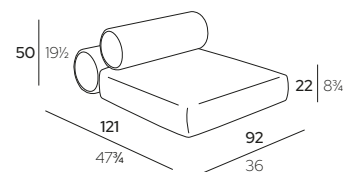

TECHNICAL DETAILS

Dettagli tecnici

MAJLIS ON FLOOR

Seatings

PRODUCT	DESCRIPTION	CODE
---------	-------------	------

cm | inch

MAJLIS Module Central 092

92 x 121 x H 50 cm
36" x 47 3/4" x H 19 1/2"