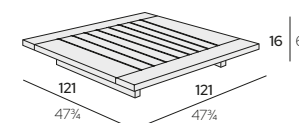

MAJLIS Pouf 121
without Cushion
121 x 121 x H 16 cm
47¾" x 47¾" x H 6"

K1 Iroko Natural

MJLPF121CO-B2K1