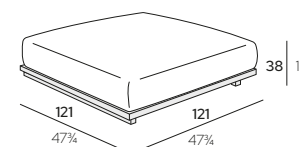

PRODUCT	DESCRIPTION	FINISHINGS	CODE

cm | inch

MAJLIS Pouf 121
with Cushion
121 x 121 x H 38 cm
47¾" x 47¾" x H 15"

K1 Iroko Natural

MJLPF121C1-B2K1