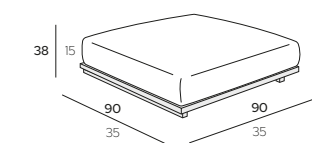

A2R2 Backrest Beige **EMRMR189-K1A2R2**

EMIR Module Right 244
244 x 94 x H 66 cm
 96" x 37" x H 26"

Structure

K1 Iroko Natural

Backrest

A1R1 Backrest Dark Grey **EMRMR244-K1A1R1**

A2R2 Backrest Beige **EMRMR244-K1A2R2**