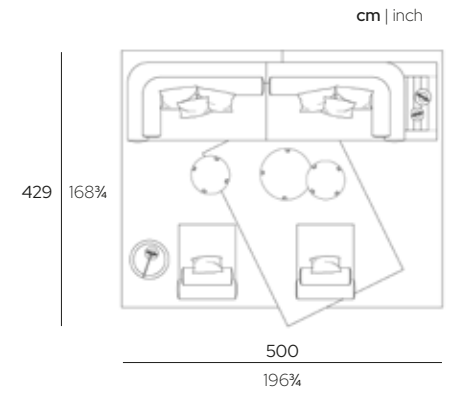

QT	CODE	PRODUCT	FINISHINGS
1	MJLML216T0-B1K1	MAJLIS Low Base Module Left 216	Green Check, Green Stripes and Solid Green
1	MJLMR266TR-B1K1	MAJLIS Low Base Module Right 266 Side Table Right	Green Check, Green Stripes and Solid Green
2	MJLMC092T0-B1K1	MAJLIS Low Base Module Central 092	Green Palm, Green Stripes and Solid Green
1	AMRD60-K1P03	AMAR Low Table	Off-White
1	AMRD60-K1P01	AMAR Low Table	Gold
1	SHMD80-K1P06	SHAMS Low Table	Green
2	NORLT01-K1A3	NOORA Portable Lantern Size 01	Metallic Champagne
1	NORKITA-X1	NOORA Floor Suspension Kit	
1	NORLT02-K1A3	NOORA Portable Lantern Size 02	Metallic Champagne
1	SLK-BKMO	SILKROAD Rug 200x300 cm	Black
2	ASH-LB	ASH Rug 250x400 cm	Light Beige
Accessories			
4	DECO5050	DECO Cushion 50x50 cm	Green Stripes, Green Check and Solid Green
4	DECO6060	DECO Cushion 60x60 cm	Green Palm