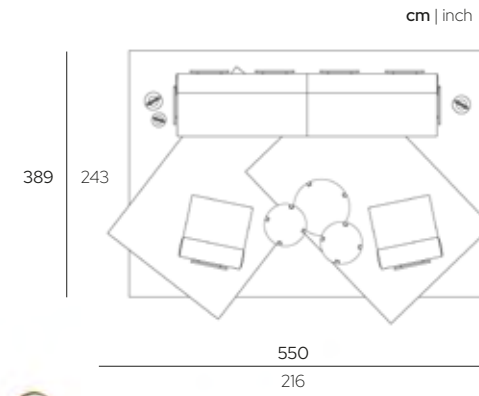

Composition O5

QT	CODE	PRODUCT	FINISHINGS
2	EMIR CUSTOM	EMIR Custom 189, Backrest Matte Black with Rope Dark Grey	Grey Check, Grey Stripes and Solid Grey
2	EMRMC092-K1A1R1	EMIR Module Central 092, Backrest Matte Black with Rope Dark Grey	Grey Palm, Grey Stripes and Solid Grey
1	AMRD60-K1P03	AMAR Low Table	Off-White
1	AMRD60-K1P04	AMAR Low Table	Corten
1	SHMD80-K1P02	SHAMS Low Table	Dark Grey
1	NORLT01-K1A3	NOORA Portable Lantern Size 01	Metallic Champagne
2	NORLT02-K1A3	NOORA Portable Lantern Size 02	Metallic Champagne
1	SLK-BKMO	SILKROAD Rug 200x300 cm	Black
1	SLK-RDMO	SILKROAD Rug 200X300 cm	Red
1	ASH-DG	ASH Rug 300x500 cm	Dark Grey
Accessories			
4	DECO5050	DECO Cushion 50x50 cm	Grey Stripes
4	DECO6060	DECO Cushion 60x60 cm	Grey Palm

Composition O6