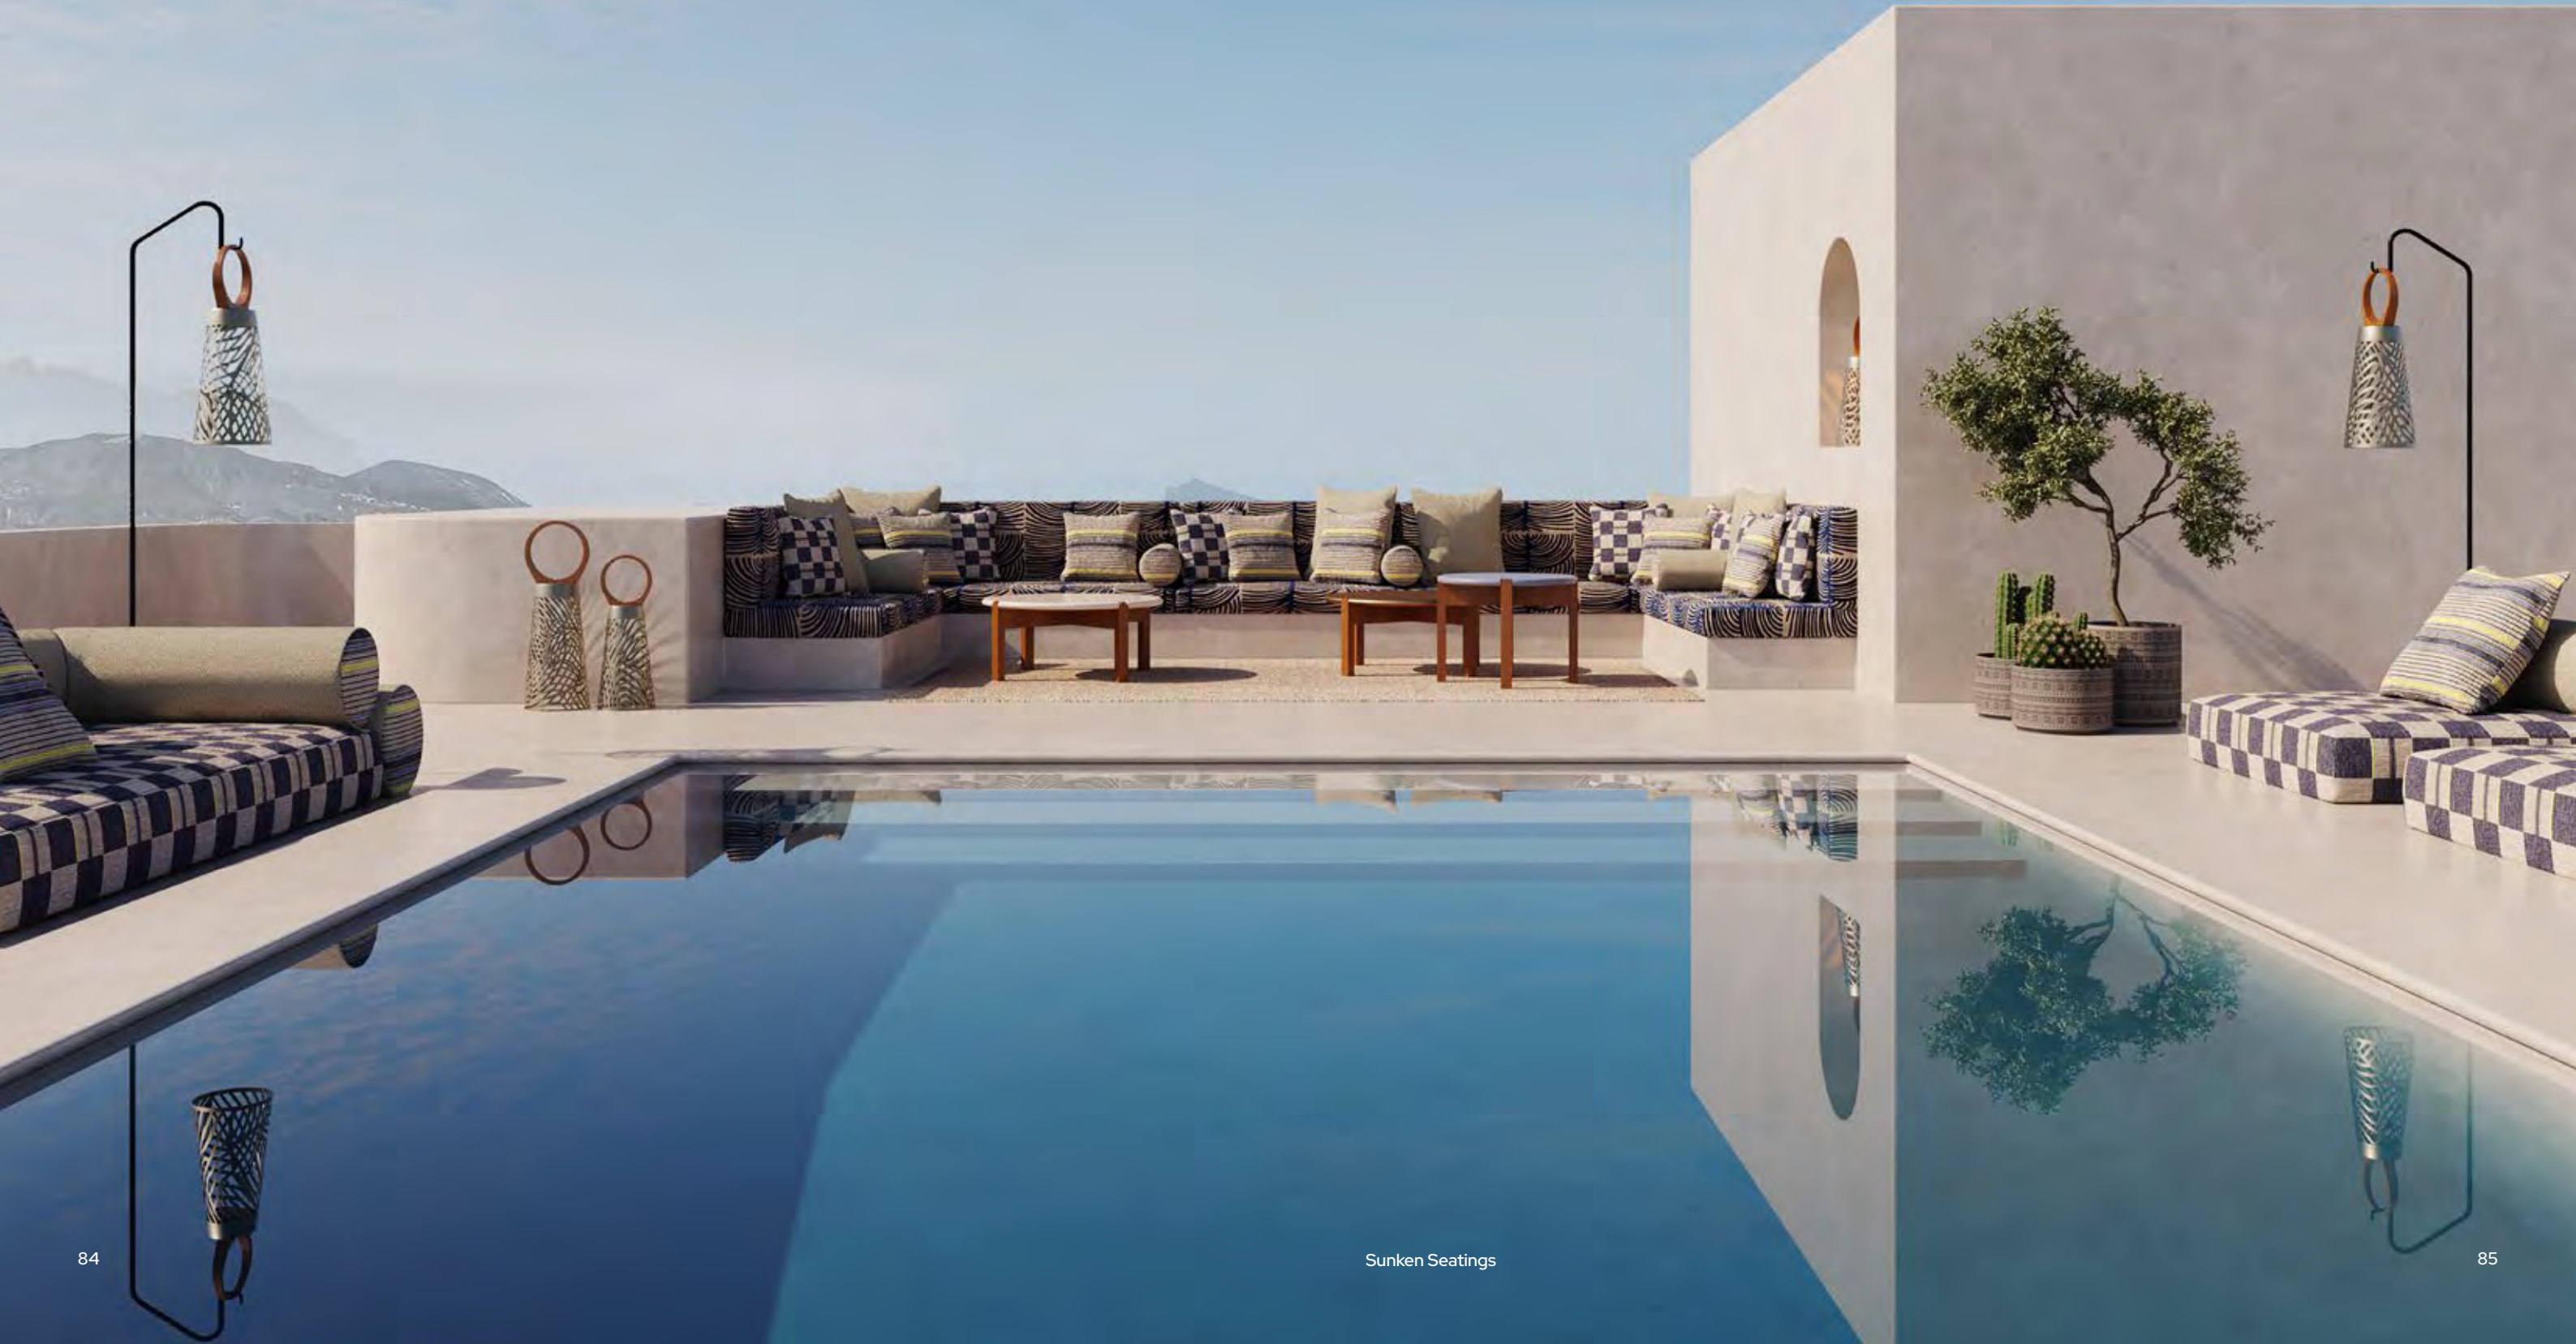

Seatings:

Sunken Seating Fabrics: Blue Palm, Blue Stripes, Solid Beige. Deco cushions: Blue Stripes, Blue Check, Solid Beige.

Low Tables:

SHAMS Surface: Off-White. SHAMS Surface: Gold. AMAR Surface: Light Blue.

Lightings:

NOORA lanterns size 01 and 02. Finishing: Metallic Champagne. NOORA lanterns size 01 with Floor Suspension Kit. Finishing: Metallic Champagne.