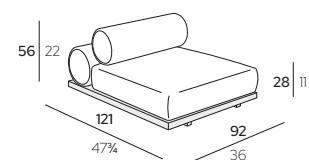

MAJLIS ON STRUCTURE Low Base

Seatings

PRODUCT DESCRIPTION FINISHINGS CODE

cm | inch

MAJLIS Module Central 092

92 x 121 x H 56 cm
36" x 47 3/4" x H 22"

K1 Iroko Natural

MJLMC092TO-B1K1