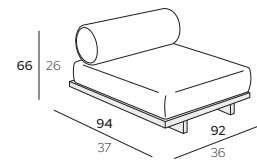

EMIR

Seatings

PRODUCT	DESCRIPTION	FINISHINGS	CODE

cm | inch

EMIR Module Central 092
92 x 94 x H 66 cm
36" x 37" x H 26"

Structure

K1 Iroko Natural

Backrest

A1R1 Backrest Dark Grey **EMRMC092-K1A1R1**

A2R2 Backrest Beige **EMRMC092-K1A2R2**