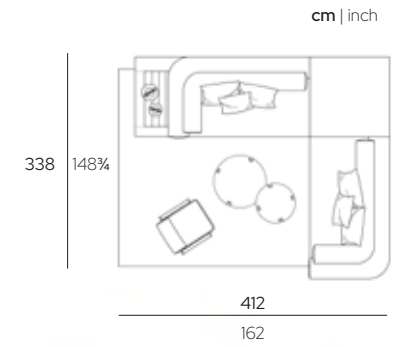

QT	CODE	PRODUCT	FINISHINGS
1	MJLML266TL-B2K1	MAJLIS High Base Module Left 266 Side Table Left	White Check, White Stripes and Solid White
1	MJLMR216TO-B2K1	MAJLIS High Base Module Right 216	White Check, White Stripes and Solid White
1	MJLPF121C1-B2K1	POUF 121 with Cushion	Solid Beige
1	MTHLG-ARMIK1	MAITHA Lounge Chair with Armrests	White Palm, White Stripes and Solid White
1	AMRD60-K1P03	AMAR Low Table	Off-White
1	SHMD80-K1P01	SHAMS Low Table	Gold
1	NORLT01-K1A	NOORA Portable Lantern size 01	Metallic Champagne
1	NORLT02-K1A3	NOORA Portable Lantern size 02	Metallic Champagne
1	ASH-LBM1	ASH Rug 300x400 cm	Light Beige
Accessories			
2	DECO5050	DECO Cushion 50x50 cm	Solid White and Solid Beige
3	DECO6060	DECO Cushion 60x60 cm	White Palm and Solid Beige