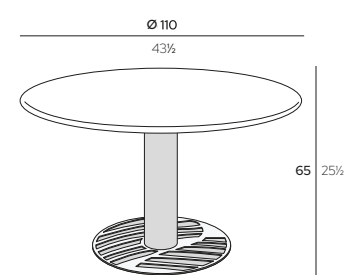

GHAF Tea Table Ø110 cm
with lasered base
Ø110 x H 65 cm
Ø43½" x H 25½"

Structure

K1 X04 Iroko Natural
Metallic Bronze

Top

	P01	Top Gold	GHFD110-X04K1P01
	P02	Top Dark Grey	GHFD110-X04K1P02
	P03	Top Off-White	GHFD110-X04K1P03
	P04	Top Corten	GHFD110-X04K1P04
	P05	Top Light Blue	GHFD110-X04K1P05
	P06	Top Green	GHFD110-X04K1P06