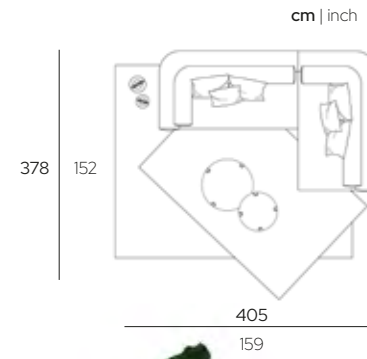

Composition O3

QT	CODE	PRODUCT	FINISHINGS
2	MJLML216T0-B2K1	MAJLIS High Base Module Left 216	White Palm, White Stripes and Solid White
1	AMRD60-K1P03	AMAR Low Table	Off-White
1	SHMD80-K1P04	SHAMS Low Table	Corten
1	NORLT01-K1A3	NOORA Portable Lantern Size 01	Metallic Champagne
1	NORLT02-K1A3	NOORA Portable Lantern Size 02	Metallic Champagne
1	DUN-RDM0	DUNES Rug 200x300 cm	Red
1	ASH-LBM1	ASH Rug 300x400 cm	Light Beige
Accessories			
2	DECO5050	DECO Cushion 50x50 cm	Solid Red
4	DECO6060	DECO Cushion 60x60 cm	White Check

Composition O4