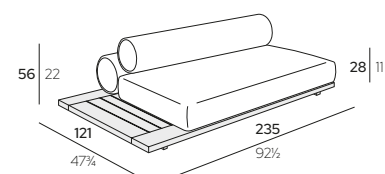

MAJLIS Module Central 235
Side Table Left

235 x 121 x H 56 cm
92 1/2" x 47 3/4" x H 22"

K1 Iroko Natural

MJLMC235TL-B1K1