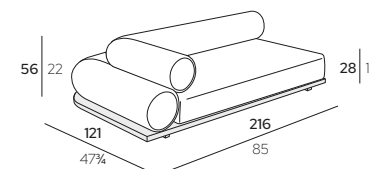

235 x 121 x H 56 cm
92 1/2" x 47 3/4" x H 22"

K1 Iroko Natural

MJLMC235TR-B1K1

PRODUCT DESCRIPTION FINISHINGS CODE

cm | inch

MAJLIS Module Left 216

216 x 121 x H 56 cm
85" x 47 3/4" x H 22"

K1 Iroko Natural