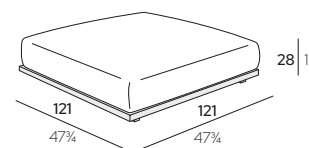

PRODUCT	DESCRIPTION	FINISHINGS	CODE

cm | inch

MAJLIS Pouf 121
with Cushion
121 x 121 x H 28 cm
47 3/4" x 47 3/4" x H 11"

K1 Iroko Natural

MJLPF121C1-B1K1