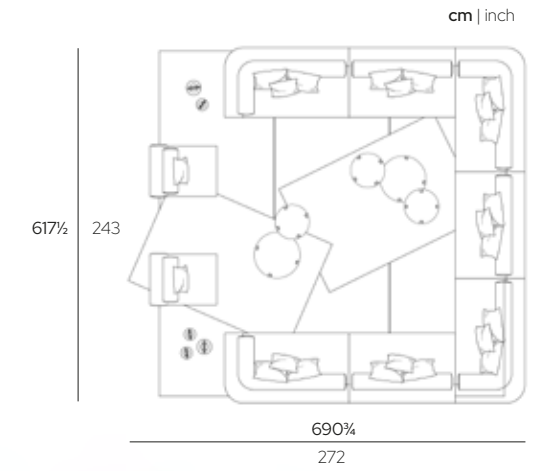

QT	CODE	PRODUCT	FINISHINGS
2	MJLML216-B0	MAJLIS On Floor Module Left 216	Red Check, Red Stripes and Solid Red
2	MJLMR216-B0	MAJLIS On Floor Module Right 216	Red Check, Red Stripes and Solid Red
3	MJLMC185-B0	MAJLIS On Floor Module Central 185	Red Check, Red Stripes and Solid Red
2	MJLMC092-B0	MAJLIS On Floor Module Central 092	Red Palm, Red Stripes and Solid Red
2	AMRD60-K1P03	AMAR Low Table	Off-White
1	AMRD60-K1P04	AMAR Low Table	Corten
1	SHMD80-K1P04	SHAMS Low Table	Corten
1	SHMD80-K1P01	SHAMS Low Table	Gold
3	NORLT01-K1A3	NOORA Portable Lantern Size 01	Metallic Champagne
2	NORLT02-K1A3	NOORA Portable Lantern Size 02	Metallic Champagne
1	SLK-RDM0	SILKROAD Rug 200x300 cm	Red
1	SLK-BKMO	SILKROAD Rug 200x300 cm	Black
6	ASH-LBMO	ASH Rug 200x300 cm	Light Beige
Accessories			
9	DECO5050	DECO Cushion 50x50 cm	Red Check, Red Stripes and Solid Red
14	DECO6060	DECO Cushion 60x60 cm	Red Palm and Solid Red