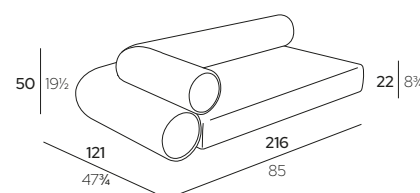

MAJLIS Module Left 216

216 x 121 x H 50 cm
85" x 47 3/4" x H 19 1/2"

MJLML216-B0