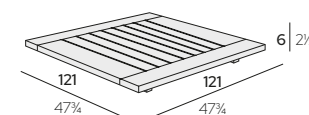

MAJLIS Pouf 121
without Cushion
121 x 121 x H 6 cm
47 3/4" x 47 3/4" x H 2 1/2"

K1 Iroko Natural

MJLPF121CO-B1K1