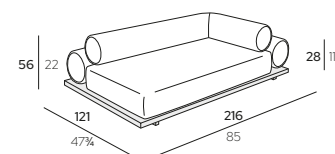

MAJLIS Module Right 216

216 x 121 x H 56 cm
85" x 47 3/4" x H 22"

K1 Iroko Natural

MJLMR216TO-B1K1