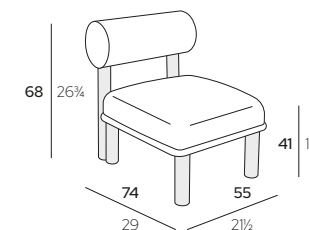

MAITHA

Seatings

PRODUCT	DESCRIPTION	FINISHINGS	CODE

cm | inch

MAITHA Lounge Chair
55 x 74 x H 68 cm
21 1/2" x 29" x H 26 3/4"

- K1 Iroko Natural **MTHLG-ARMOK1**