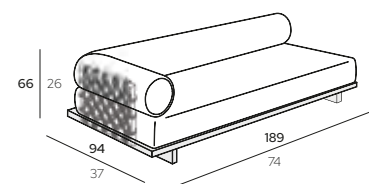

EMIR Module Left 189
189 x 94 x H 66 cm
74" x 37" x H 26"

Structure

K1 Iroko Natural

Backrest

A1R1 Backrest Dark Grey **EMRML189-K1A1R1**

A2R2 Backrest Beige **EMRML189-K1A2R2**