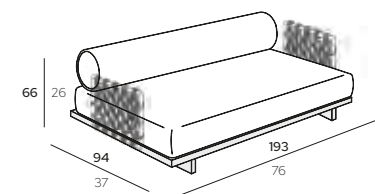

PRODUCT	DESCRIPTION	FINISHINGS	CODE

cm | inch

EMIR Sofa 193
193 x 94 x H 66 cm
76" x 37" x H 26"

1. **Structure**
2. K1 Iroko Natural
3. **Backrest**
4. A1R1 Backrest Dark Grey **EMRSF193-K1A1R1**
   - A2R2 Backrest Beige **EMRSF193-K1A2R2**