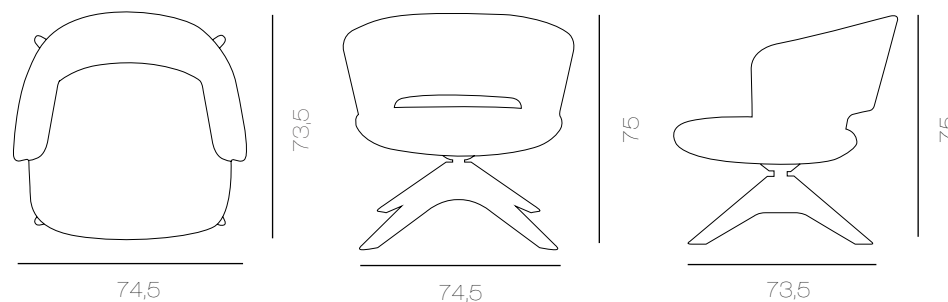

Riri

Chair Armchair & Lounge

NEW COLLECTION 2023

Chair Riri Riri Open

Steel body structure molded in cold-foamed polyurethane. Wooden insert under the body for stitching the fabric.

- Wheelbase: 140 x 140 mm
- Weight: 4.2 kg
- Dimensions: dismantled 0.12 m³
- Fabric needed: m. 1 (1.40 h)

- Wheelbase: 140 x 140 mm
- Weight: 10.3 kg
- Dimensions: dismantled 0.26 m³
- Fabric needed: m. 2.2 (1.40 h)

Five different basic styles,
take a look and configure the
your lounge on www.rossetto.it

Riri L32