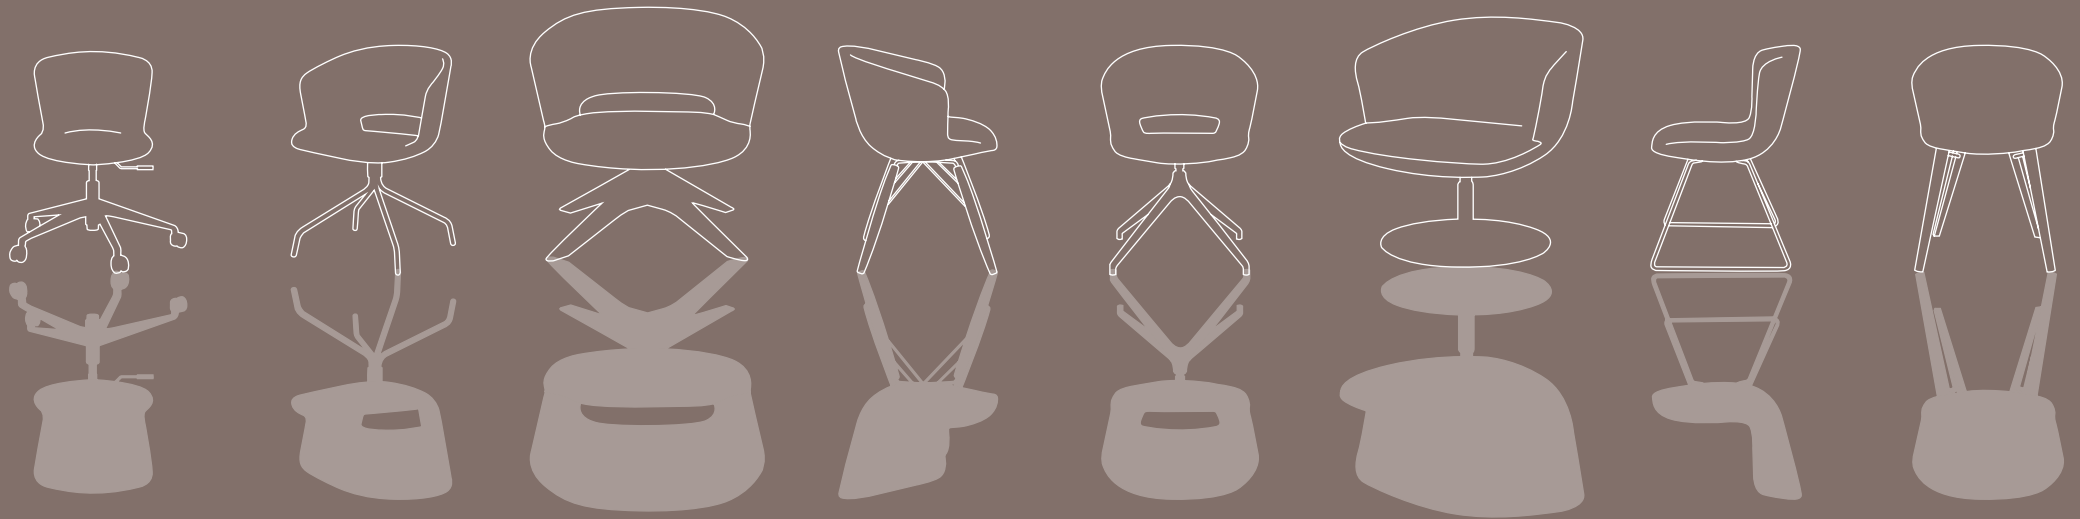

Riri

Chair Armchair & Lounge

NEW COLLECTION 2023

Chair Riri Riri Open

Steel body structure molded in cold-foamed polyurethane. Wooden insert under the body for stitching the fabric.

- Wheelbase: 140 x 140 mm
- Weight: 4.2 kg
- Dimensions: dismantled 0.12 m³
- Fabric needed: m. 1 (1.40 h)

F.lli Rossetto
ITALIAN COMFORTABLE SEATING

Fifteen different basic styles,
take a look and configure the
your chair on www.rossetto.it

NEW

Riri L17

Riri P2

RiriOpen R16

RiriOpen L58

RiriOpen P15

Collection Riri & Riri Open -Chair

F.lli Rossetto
ITALIAN COMFORTABLE SEATING

Lounge Riri Riri Open

Steel body structure molded in cold-foamed polyurethane. Cushion printed in cold-foamed polyurethane.

Wooden insert under the body for stitching the fabric. Predisposition for the cut between the seat and the backrest for pulling and fixing the fabric.

- Wheelbase 140x140 mm
- Weight: 4,9 kg
- Footprint: disassembled 0,16 mc
- Fabric required: 0,00 (h 1,40) mt

F.lli Rossetto
ITALIAN COMFORTABLE SEATING

Sixteen different basic styles,
have a look and configure your
armchair on www.rossetto.it