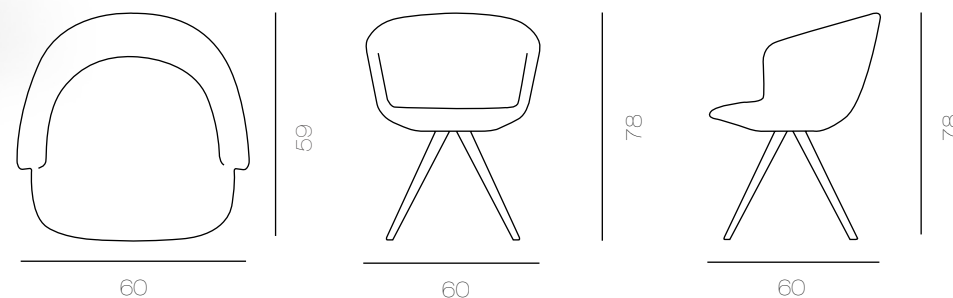

- Wheelbase: 140 x 140 mm
- Weight: 10.3 kg
- Dimensions: dismantled 0.26 m³
- Fabric needed: m. 2.2 (1.40 h)

Five different basic styles,
take a look and configure the
your lounge on www.rossetto.it

Riri L32

Riri D9

Riri R13

F.lli Rossetto
ITALIAN COMFORTABLE SEATING

Collection Riri & Riri Open -Lounge

F.lli Rossetto
ITALIAN COMFORTABLE SEATING

Armchair Riri Riri Open

Steel structure, moulded in cold foamed polyurethane.
Designed for cutting between the seat and back for pulling and fixing the fabric under the body.

- Wheelbase 140x140 mm
- Weight: 4,9 kg
- Footprint: disassembled 0,16 mc
- Fabric required: 0,00 (h 1,40) mt

F.lli Rossetto
ITALIAN COMFORTABLE SEATING

Sixteen different basic styles,
have a look and configure your
armchair on www.rossetto.it