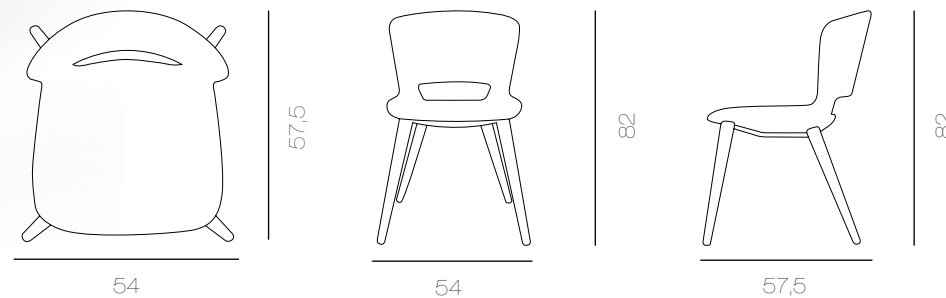

Riri

Chair Armchair & Lounge

NEW COLLECTION 2023

Chair Riri Riri Open

Steel body structure molded in cold-foamed polyurethane. Wooden insert under the body for stitching the fabric.

- Wheelbase: 140 x 140 mm
- Weight: 4.2 kg
- Dimensions: dismantled 0.12 m³
- Fabric needed: m. 1 (1.40 h)

- Wheelbase: 140 x 140 mm
- Weight: 10.3 kg
- Dimensions: dismantled 0.26 m³
- Fabric needed: m. 2.2 (1.40 h)

Five different basic styles,
take a look and configure the
your lounge on www.rossetto.it

Riri L32

- Wheelbase 140x140 mm
- Weight: 4,9 kg
- Footprint: disassembled 0,16 mc
- Fabric required: 0,00 (h 1,40) mt

F.lli Rossetto
ITALIAN COMFORTABLE SEATING

Sixteen different basic styles,
have a look and configure your
armchair on www.rossetto.it