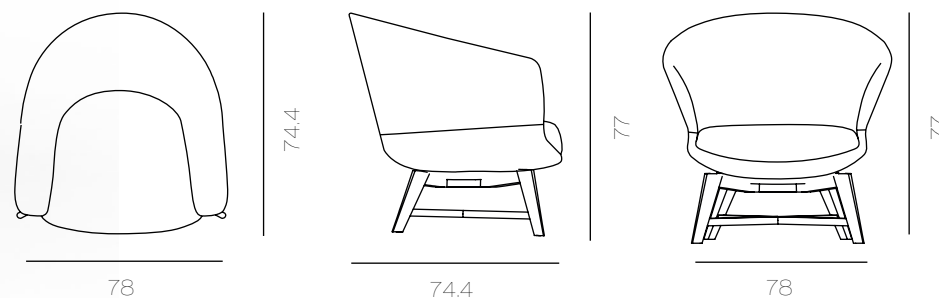

Loto

Armchair & Lounge

NEW COLLECTION 2023

Lounge LOTO

A clear, essential, and refined trait. Designed in a welcoming and cozy shell, Loto Lounge is comfortable, with its sinuous and graphic shapes.

Its originality: The profile of the armrests is the characterizing element thanks to their accentuated curve.