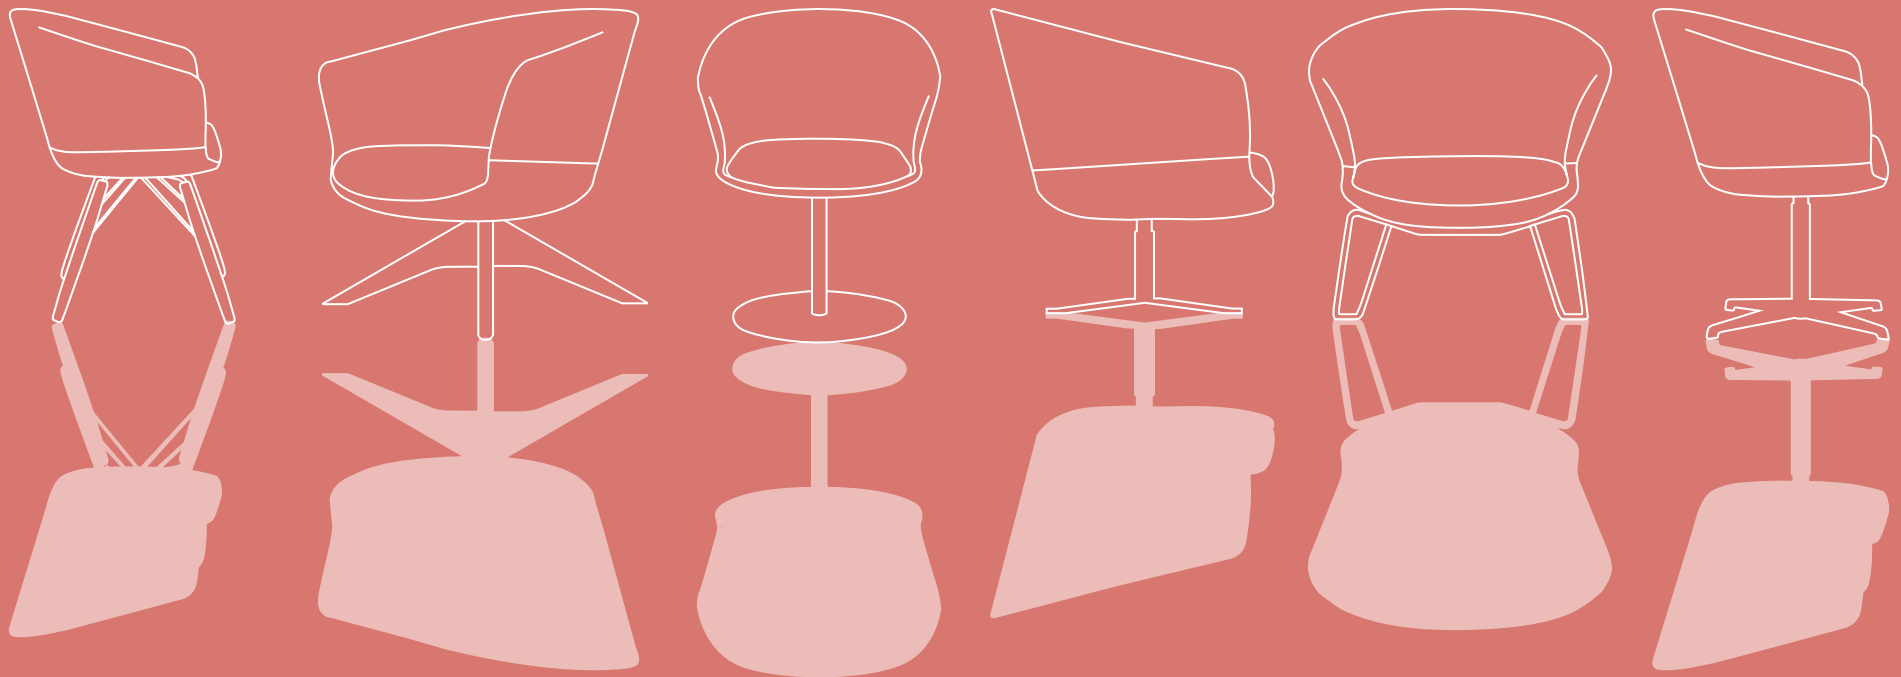

Loto

Armchair & Lounge

NEW COLLECTION 2023

Lounge LOTO

A clear, essential, and refined trait. Designed in a welcoming and cozy shell, Loto Lounge is comfortable, with its sinuous and graphic shapes.

Its originality: The profile of the armrests is the characterizing element thanks to their accentuated curve.

F.lli Rossetto
ITALIAN COMFORTABLE SEATING

Six different base styles, check them out and configure your armchair at www.rossetto.it

Loto lounge can be enriched by adding a headrest which slender nicely the armchair upwards increasing its comfort.

F.lli Rossetto
ITALIAN COMFORTABLE SEATING

Armchair LOTO

Loto armchair is a cozy and light armchair. Its originality also lays in the separated shell, which allows different upholstery features.

Thirteen different base styles,
check them out and configure
your armchair at www.rossetto.it

F.lli Rossetto
ITALIAN COMFORTABLE SEATING

F.lli Rossetto
ITALIAN COMFORTABLE SEATING

Collection Loto - Armchair