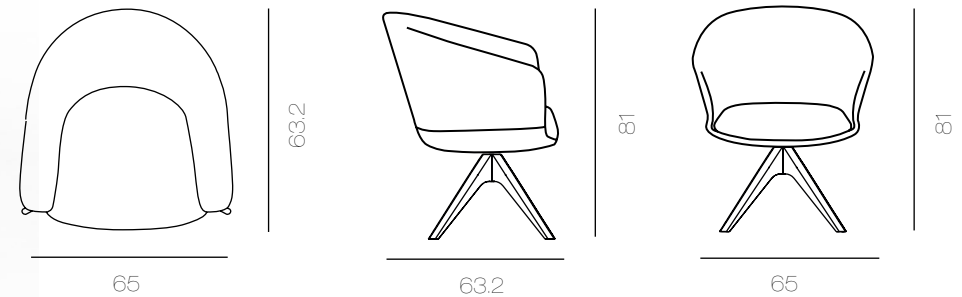

Armchair LOTO

Loto armchair is a cozy and light armchair. Its originality also lays in the separated shell, which allows different upholstery features.