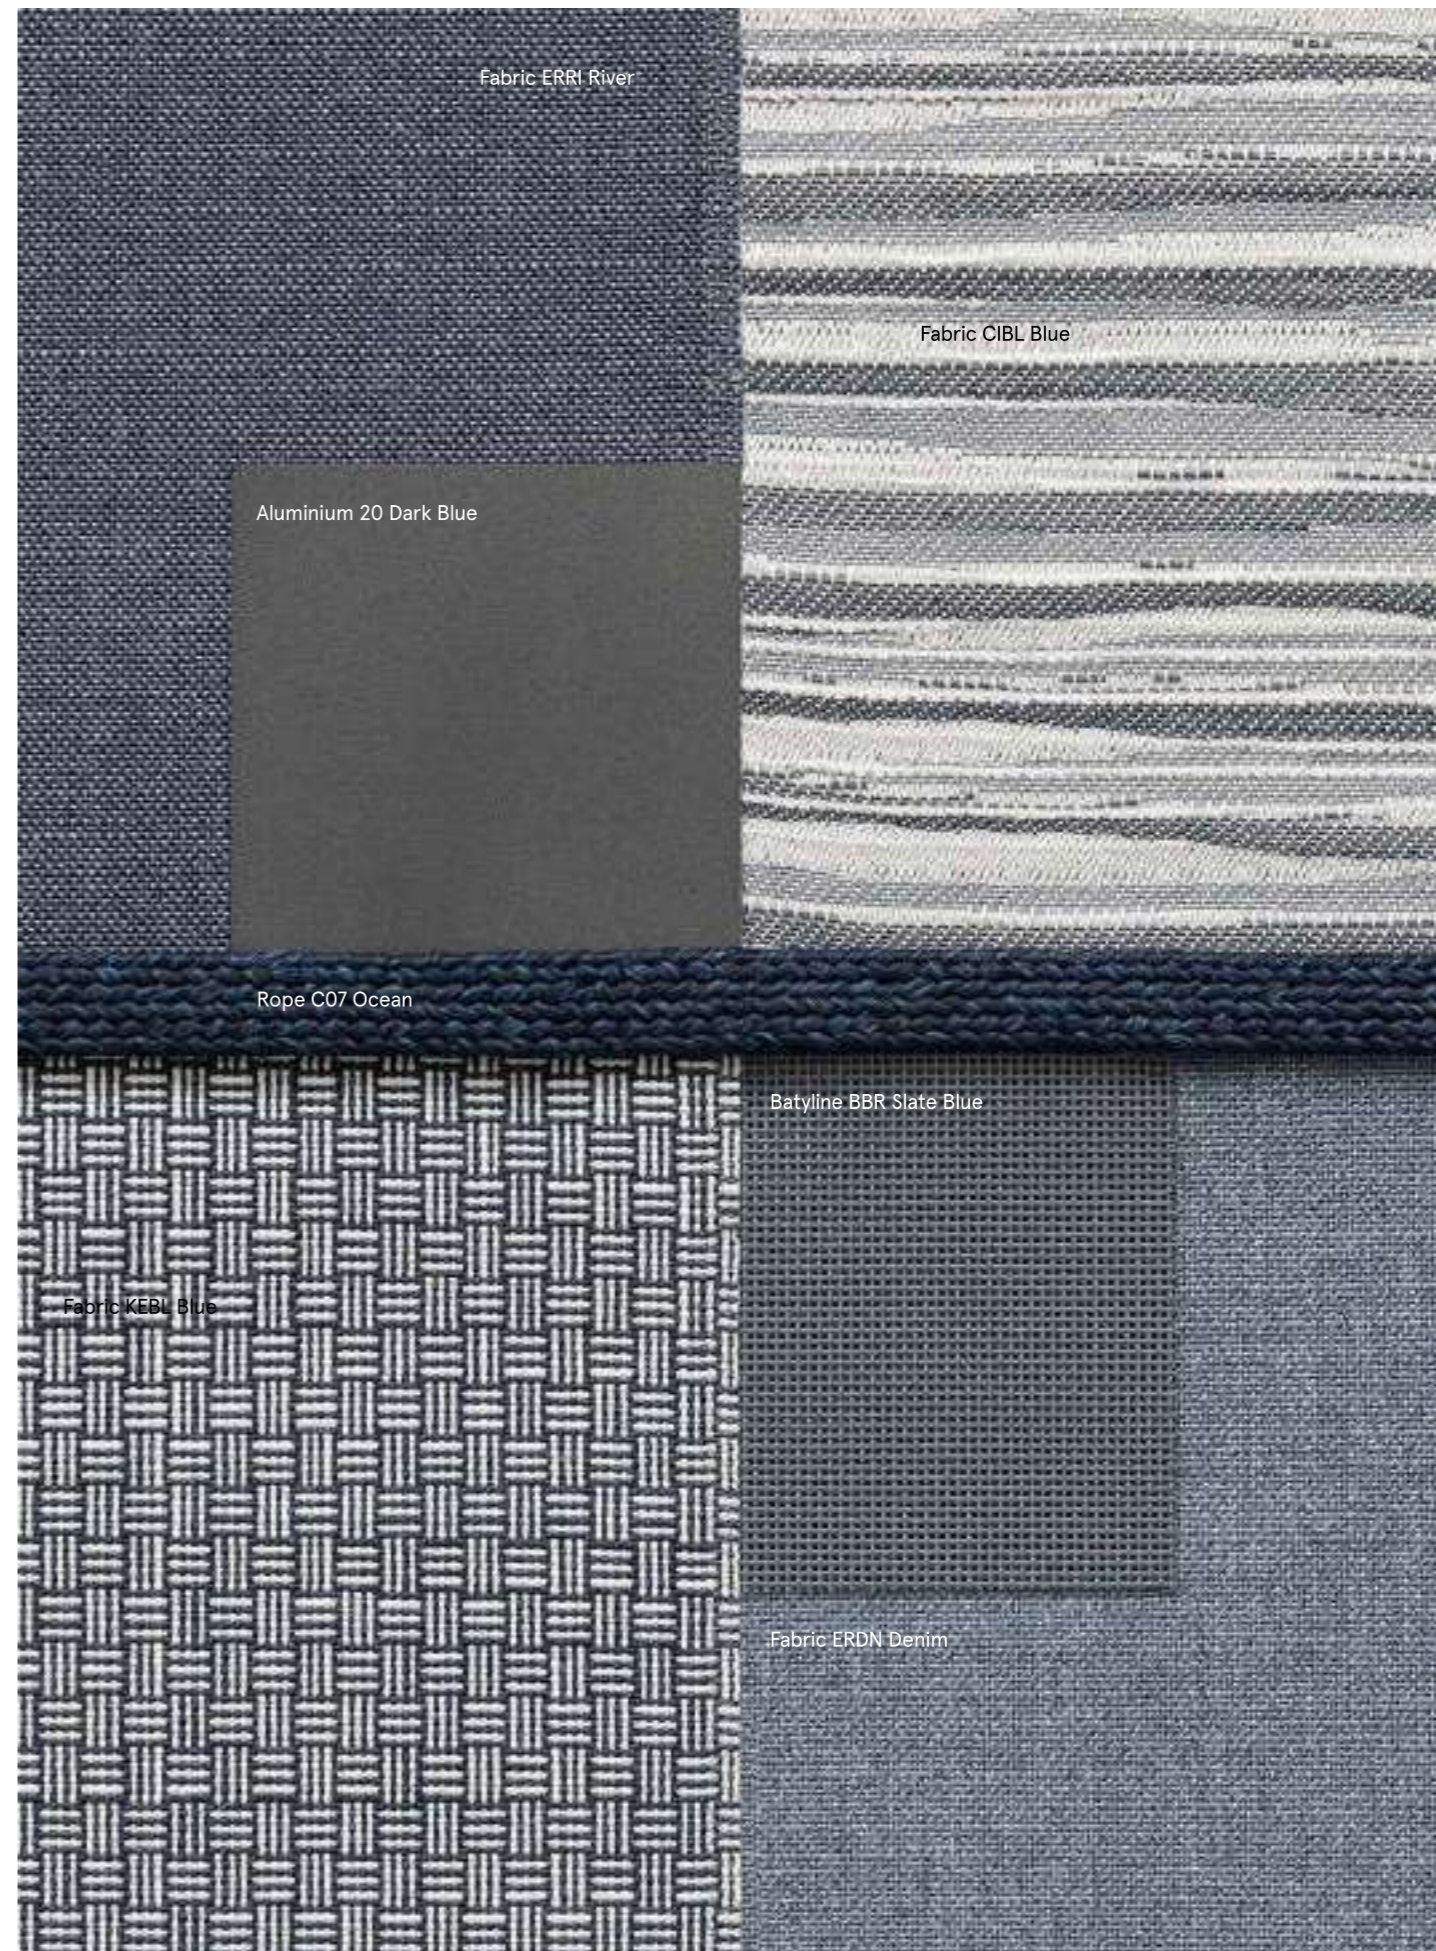

Moodboards, frames and fabrics

Aluminium 13 Light Blue

Fabric KEGN Green

Fabric ERWI Willow

Fabric ATWM White Musk

Fabric ERLG Lagoon

Rope C03 Mint

Aluminium 21 Blue Teal

Fabric ERRI River

Aluminium 20 Dark Blue

Rope C07 Ocean

Fabric KEBL Blue

Fabric CIBL Blue

Batylne BBR Slate Blue

Fabric ERDN Denim

Fabric KEGR Grey

Aluminium 22 Iron Grey

Rope C04 Moon

Fabric ERIC Iceland

Speckled Aluminium 2S Grey

Aluminium 14 Powder Grey

Fabric LCE Ash

Fabric KEDG Dark Grey

Stoneware GNT Night

Fabric ATAM Amazonia

Aluminium 25 Dark Green

Rope C04 Moon

Fabric ERSL Selva

Finiture · Frames

Alluminio Verniciato · Painted Aluminium

1 Bianco · White

2 Nero · Black