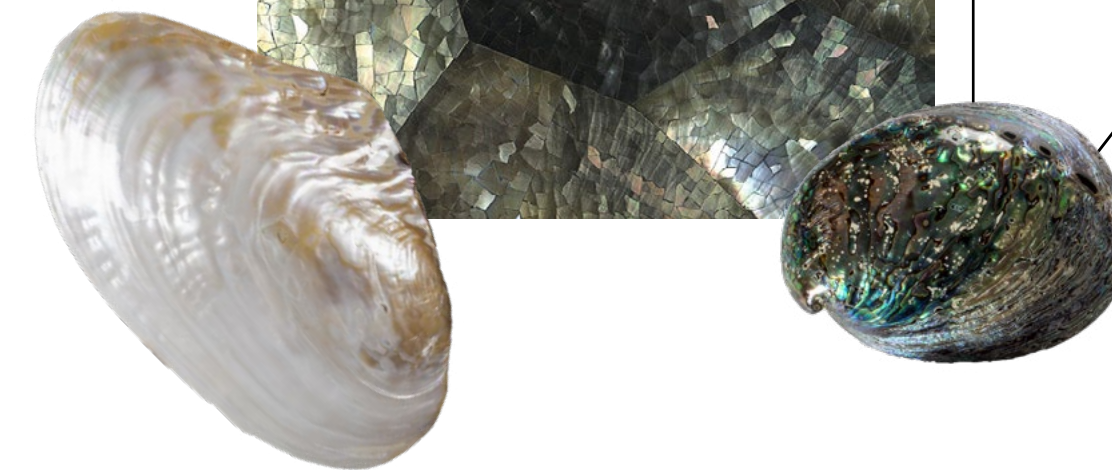

ARKIMIV

EFFICIENTE.

Lavorazioni e materiali
Processing and materials

Blocking

S1180 SWATCH, BLACK
CARABAO HORN BLOCKS

S1177 - M SWATCH SHELL
BROWN LIP BLOCKS

Cracking

S1355 SWATCH BLACK
LIP CONVEX SQUARES

S1204-CT SWATCH, SHELL
BLACK LIP POLISHED
CRACKED

Crazy cut

SWATCH, KABIBE,
BLACKLIP & BROWNLIP
CRAZY CUT

SWATCH, POLISHED
KABEBI CONVEX RADICA
CRAZY CUT

Mosaic

EGGSHELL LAYER
PATTERN, BACKGROUND
EGGSHELL

S2062 EGGSHELL
PATTERN

Solid

PAUA BLUE

LIGHT SALMON STONE

Mix

SWATCH, MULTI COLOR SHELL, RAINBOW TAB+BLUE HMS+GREEN HMS+WHITE RESIN

SWATCH, POLISHED PEN-SHELL + RAW PENSHELL + WHITE MOP

Materiali Materials

CRACKED POLISHED SHELLS