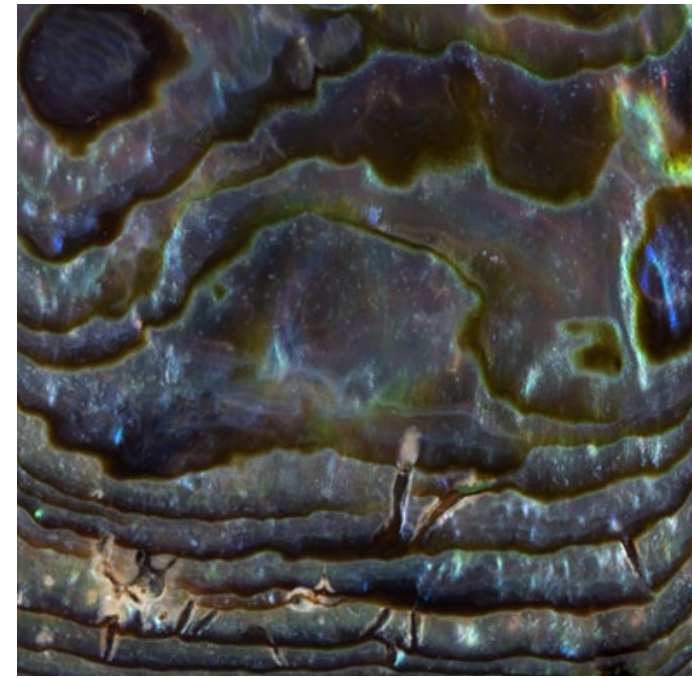

S1204-CT SWATCH, SHELL
BLACK LIP POLISHED
CRACKED

Crazy cut

SWATCH, KABIBE,
BLACKLIP & BROWNLIP
CRAZY CUT

SWATCH, POLISHED
KABEBI CONVEX RADICA
CRAZY CUT

Mosaic

EGGSHELL LAYER
PATTERN, BACKGROUND
EGGSHELL

S2062 EGGSHELL
PATTERN

Solid

PAUA BLUE

LIGHT SALMON STONE

Mix

SWATCH, MULTI COLOR SHELL, RAINBOW TAB+BLUE HMS+GREEN HMS+WHITE RESIN

SWATCH, POLISHED PEN-SHELL + RAW PENSHELL + WHITE MOP

Materiali Materials

CRACKED POLISHED SHELLS