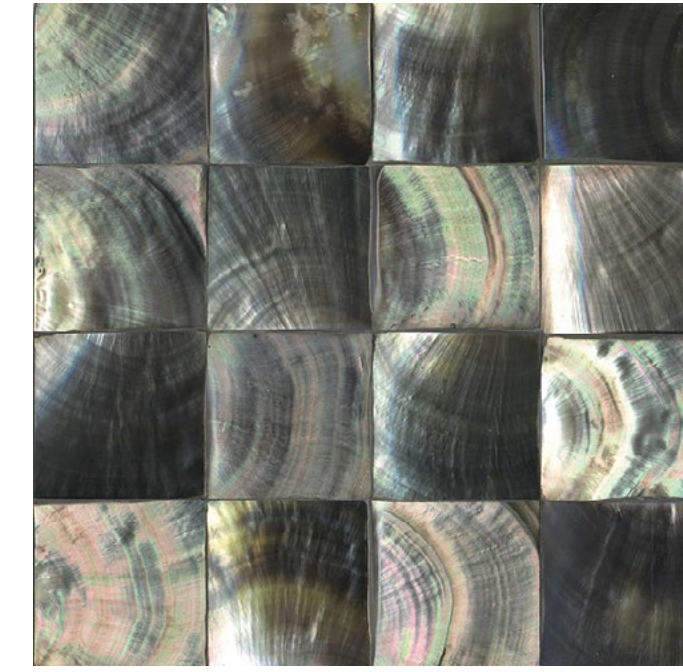

ARKIMIV

EFFICIENTE.

Lavorazioni e materiali
Processing and materials

Blocking

S1180 SWATCH, BLACK
CARABAO HORN BLOCKS

S1177 - M SWATCH SHELL
BROWN LIP BLOCKS

Cracking

S1355 SWATCH BLACK
LIP CONVEX SQUARES

S1204-CT SWATCH, SHELL
BLACK LIP POLISHED
CRACKED

Crazy cut

SWATCH, KABIBE,
BLACKLIP & BROWNLIP
CRAZY CUT

SWATCH, POLISHED
KABEBI CONVEX RADICA
CRAZY CUT

Mosaic

EGGSHELL LAYER
PATTERN, BACKGROUND
EGGSHELL

S2062 EGGSHELL
PATTERN