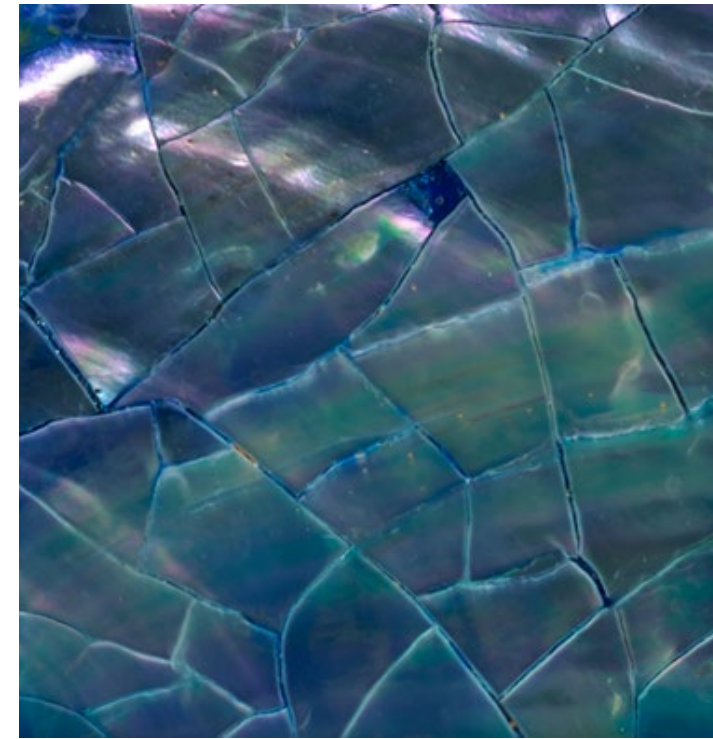

Blue Abalone