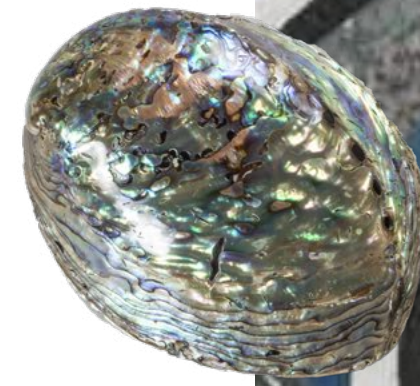

S1204-CT SWATCH, SHELL
BLACK LIP POLISHED
CRACKED

Crazy cut

SWATCH, KABIBE,
BLACKLIP & BROWNLIP
CRAZY CUT

SWATCH, POLISHED
KABEBI CONVEX RADICA
CRAZY CUT

Mosaic

EGGSHELL LAYER
PATTERN, BACKGROUND
EGGSHELL

S2062 EGGSHELL
PATTERN

Solid

PAUA BLUE

LIGHT SALMON STONE

Mix

SWATCH, MULTI COLOR SHELL, RAINBOW TAB+BLUE HMS+GREEN HMS+WHITE RESIN

SWATCH, POLISHED PEN-SHELL + RAW PENSHELL + WHITE MOP

Materiali Materials

CRACKED POLISHED SHELLS

ARKIMIY

CRACKED POLISHED SHELLS

 Nautilus Chamber Nautilus Pompilius	 Violet Oyster Hyacinthum Ostreum	 Tagnipis Tagnipis
 White Abalone Hallotis scorseni	 Green Abalone Hallotis fulgens	 Blue Abalone Caeruleum Hallotis
 Pen Shell Calamum Testa	 White Hammer Shell Album Malleo Testa	 Pink Hammer Shell Rosea Malleo Testa
 Green Hammer Shell Viridi Malleo Testa	 Blue Hammer Shell Caeruleum Malleo Testa	