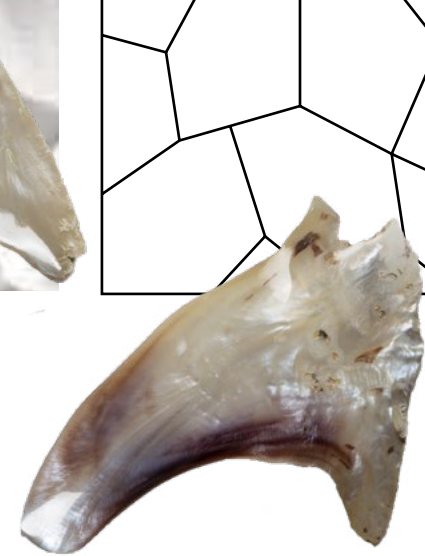

ARKIMIV

EFFICIENTE.

Lavorazioni e materiali
Processing and materials

Blocking

S1180 SWATCH, BLACK
CARABAO HORN BLOCKS

S1177 - M SWATCH SHELL
BROWN LIP BLOCKS

Cracking

S1355 SWATCH BLACK
LIP CONVEX SQUARES

S1204-CT SWATCH, SHELL
BLACK LIP POLISHED
CRACKED

Crazy cut

SWATCH, KABIBE,
BLACKLIP & BROWNLIP
CRAZY CUT

SWATCH, POLISHED
KABEBI CONVEX RADICA
CRAZY CUT

Mosaic

EGGSHELL LAYER
PATTERN, BACKGROUND
EGGSHELL

S2062 EGGSHELL
PATTERN

Solid

PAUA BLUE

LIGHT SALMON STONE

Mix

SWATCH, MULTI COLOR SHELL, RAINBOW TAB+BLUE HMS+GREEN HMS+WHITE RESIN

SWATCH, POLISHED PEN-SHELL + RAW PENSHELL + WHITE MOP

Materiali Materials

CRACKED POLISHED SHELLS