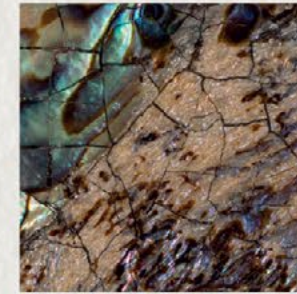

ARKIMIY

SOLID POLISHED SHELLS

 Red Tab Rubrum Pinna Incurva	 Pen Shell Calamum Testa	 Rainbow Tab Eritque Arcus
 Paua Blue Gw Caeruleum	 Violet Oyster Hyacinthum Ostreum	 Tagnipis Tagnipis
 White Hammer Shell Album Malleo Testa	 Pink Hammer Shell Rosea Malleo Testa	 Blue Hammer Shell Caeruleum Malleo Testa

ARKIMIY

Cracked polished shells

CRACKED POLISHED SHELLS

Black Agate
Nigrum Achatas

Black Lip
Nigrum Labrum

Brown Lip
Labrum Brunneis

Rainbow Tab
Eritque Arcus

Paua Blue
Gw Caeruleum