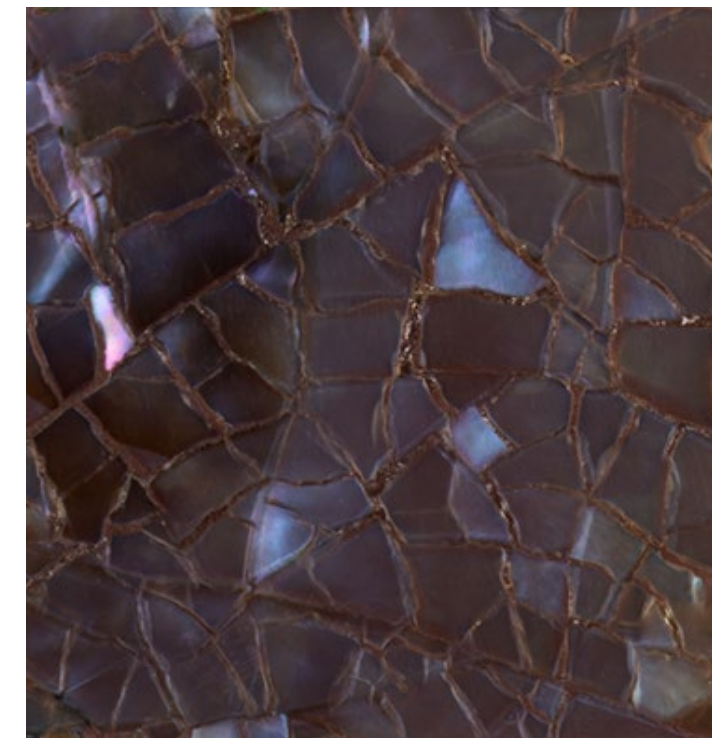

Cracked polished shells

Tab 39

Kabibe

White Mop

Yellow Mop

Nautilus Chamber

Violet Oyster

Tagnipis

White Abalone

Cracked polished shells

Green Abalone

Blue Abalone

Pen Shell

White Hammer Shell

Pink Hammer Shell

Green Hammer Shell