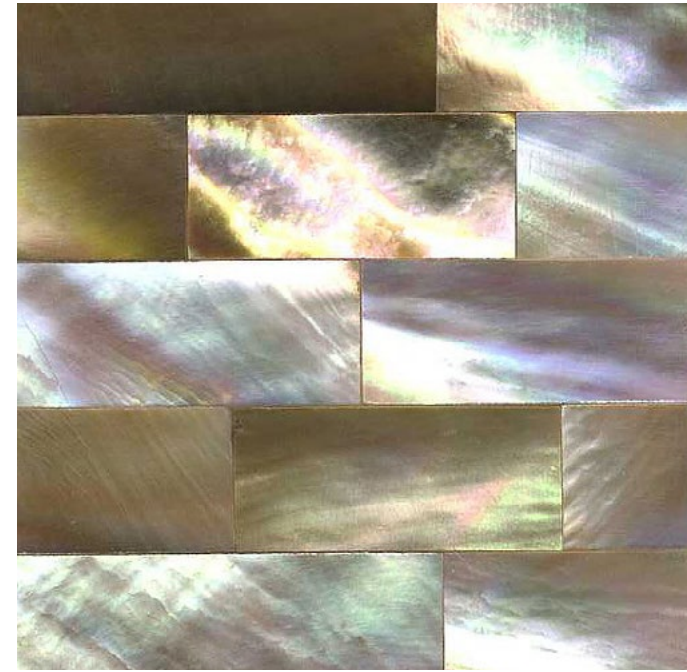

Blocking

S1180 SWATCH, BLACK
CARABAO HORN BLOCKS