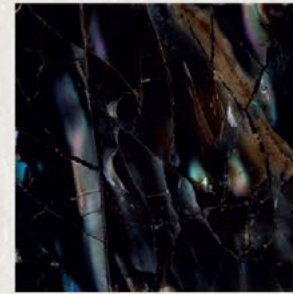

ARKIMIY

Cracked polished shells

CRACKED POLISHED SHELLS

Black Agate
Nigrum Achatas

Black Lip
Nigrum Labrum

Brown Lip
Labrum Brunneis

Rainbow Tab
Eritque Arcus

Paua Blue
Gw Caeruleum