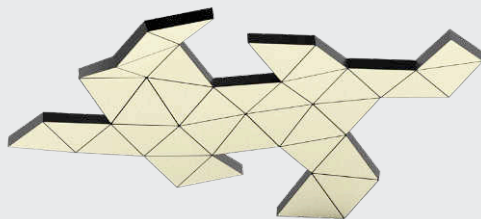

L 135.5 cm / 53.4" W 102.8 cm / 40.5"

LARGE: L 271 cm / 106.7" W 206 cm / 81.1"

TRI 40