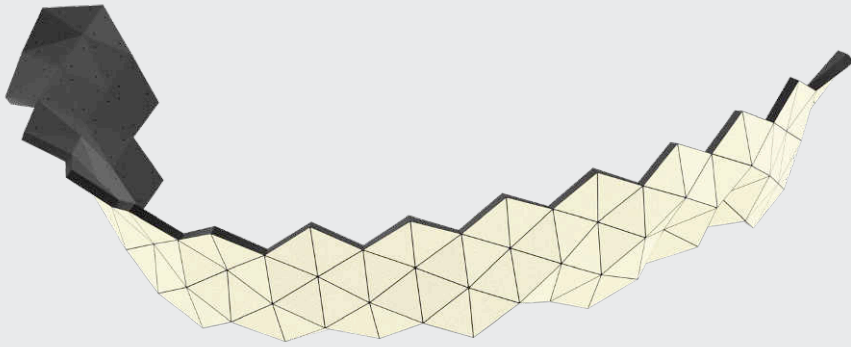

TRI 136

L 183.3 cm / 72.1" W 287.3 cm / 113.1"   LARGE: L 366.6 cm / 144.3" W 574.6 cm / 226.2"

TRI 136.01

L 182.3 cm / 71.7" W 167.5 / 65.9"   LARGE: L 364.6 cm / 143.5" W 335 / 132"

H 257 cm / 101.1"   LARGE: H 514 cm / 202.4"