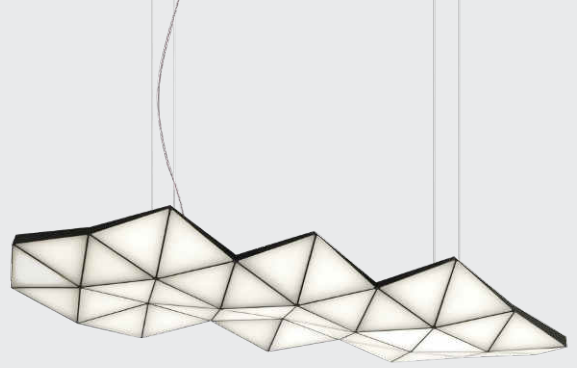

Tokio.

—
tri light

TRI LIGHT

The perfect triangular tiling honeycomb, the TRI Light. An enlightenment piece for the post-factual era. A paracompact flexible design system that can easily be perpetuated into infinity. For those of us humble enough to understand constraints of mortality it can be custom build to desired size and shape. Milled and anodized, each aluminum triangle shines on its own, creating widely dispersed, harmonious light evoking the importance of the elementary particles. Let the LED shine through.

TRI 18.1

L 85,5 cm / 33.7" W 46 cm / 18.1"

TRI 26

L 119 cm / 46.9" W 46,3 cm / 18.2"

TRI 36

L 136,1 cm / 53.6" W 57,2 cm / 22.5"

TRI 46

L 153,2 cm / 60.3" W 67,2 cm / 26.5"

TRI58

L 169,2 cm / 66.6" W 74,7 cm / 29.4"

TRI 82

L 205 cm / 80.7" W 86,7 cm / 34"

SPECIAL EDITIONS*

*Unique lighting sculptures. Some examples. Other configurations available on request. Each piece is edition of one.