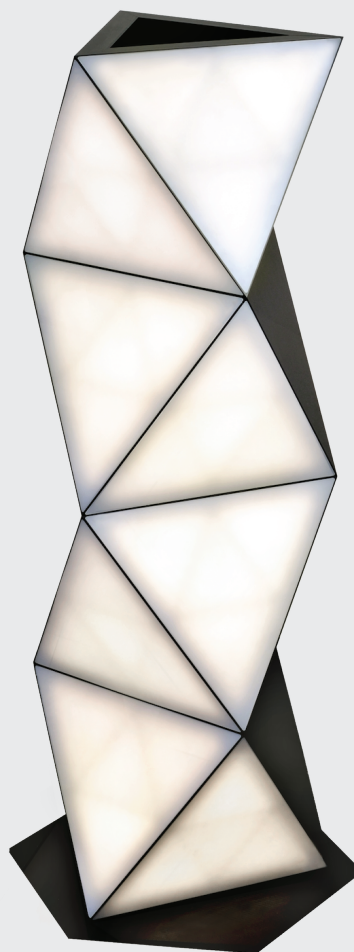

# Tokio.

—  
*totem*

# TOTEM

---

A new addition to our collection, Totem. To play, to toy, to imagine, to enjoy, to illuminate. Having clear mind, having clear-cut clean geometry – we wanted to create a beautiful source of art, radiance and light. Anodised aluminium, tunable white LEDs and timeless clean structure brought us to these totems of sacred power that keep us illuminated. Vertical yet leaning, pointy yet squared, prominent yet soft – it is a signature Tokio sculpture.

## DESIGNERS

---

Asobi is a design studio established by Gorazd Malačič in 1999. The studio made its international debut in 2005 at the London Design Festival with their prototype of the spellbinding Isle Lounge sofa. In 2006, Asobi received the Design Distinction (Silver) Award in I.D. Magazine's 52nd Annual Design Review for their fluid, futuristic Gwig LED luminaries. In 2014 Carbon Light, a high-performance modular LED suspension light, was selected as a finalist in lighting products at the Architizer Awards. Totem is the latest and newest in a series of extraordinary products designed by Asobi.

## DIMENSIONS

---

L

XL