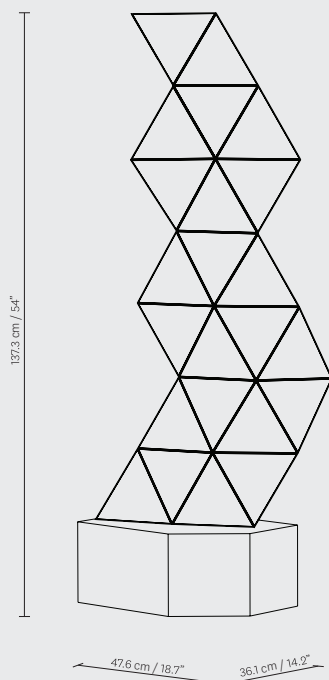

## TECHNICAL DATA

---

Modular structure in anodized aluminium. Concrete base. Different color finishes. LED, 2.3w per module. 2700K-4000K adjustable. CRI90. Dimmable. Programmable. Available as 23 and 33 modules standard sizes. Custom sizes available. 110 V - 240 V

## STANDARD DIMENSIONS

---

TRI23F

TRI33F