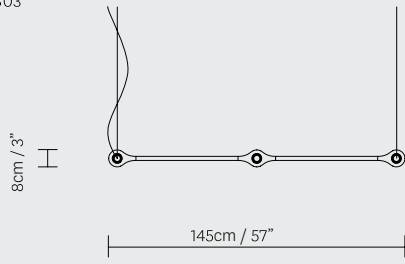

CUSTOM DIMENSIONS*

CARB03