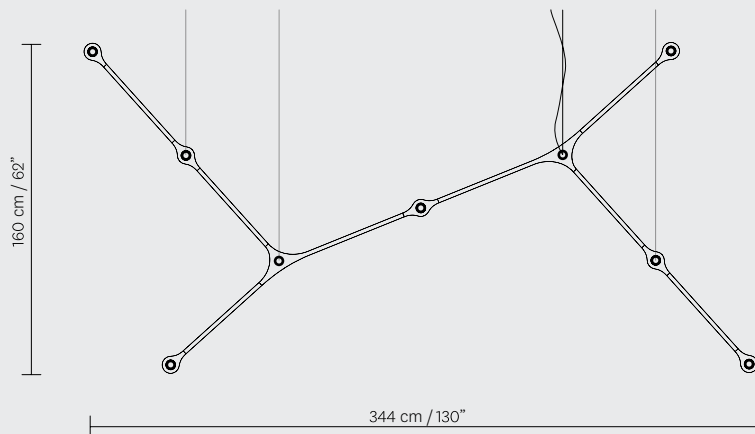

CUSTOM DIMENSIONS

CARB09