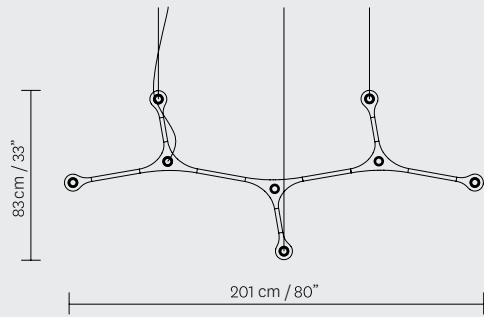

CUSTOM DIMENSIONS

CARB08