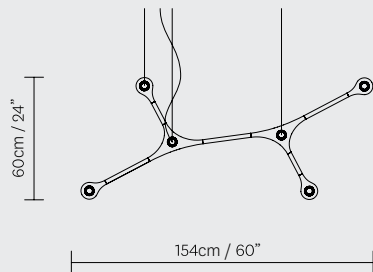

CARB06

TYPE	BEAM	WEIGHT	CODE
LED 6X6W/2700K	26°	1.2 KG	CARB 06.00.2700K.26°
LED 6X6W/4000K	26°	1.2 KG	CARB 06.00.4000K.26°
LED 6X6W/2700K	34°	1.2 KG	CARB 06.00.2700K.34°
LED 6X6W/4000K	34°	1.2 KG	CARB 06.00.4000K.34°
LED 6X6W/2700K	54°	1.2 KG	CARB 06.00.2700K.54°
LED 6X6W/4000K	54°	1.2 KG	CARB 06.00.4000K.54°
CEILING ROSE		1.1 KG	CARB 00.S.US
CETL