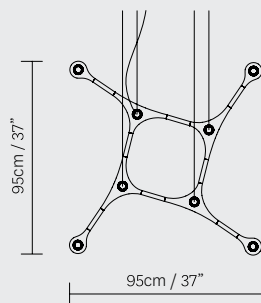

CARB08

TYPE	BEAM	WEIGHT	CODE
LED 8X6W/2700K	26°	1.6 KG	CARB08.00.2700K.26°
LED 8X6W/4000K	26°	1.6 KG	CARB08.00.4000K.26°
LED 8X6W/2700K	34°	1.6 KG	CARB08.00.2700K.34°
LED 8X6W/4000K	34°	1.6 KG	CARB08.00.4000K.34°
LED 8X6W/2700K	54°	1.6 KG	CARB08.00.2700K.54°
LED 8X6W/4000K	54°	1.6 KG	CARB08.00.4000K.54°
CEILING ROSE		1.6 KG	CARB 00.L
CETL