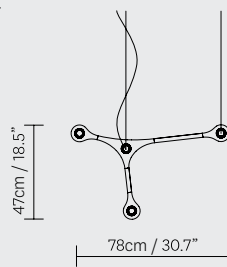

CARB04

TYPE	BEAM ANGLE	WEIGHT	CODE
LED 4X6W/2700K	26°	0.8 KG	CARB 04.00.2700K.26°
LED 4X6W/4000K	26°	0.8 KG	CARB 04.00.4000K.26°
LED 4X6W/2700K	34°	0.8 KG	CARB 04.00.2700K.34°
LED 4X6W/4000K	34°	0.8 KG	CARB 04.00.4000K.34°
LED 4X6W/2700K	54°	0.8 KG	CARB 04.00.2700K.54°
LED 4X6W/4000K	54°	0.8 KG	CARB 04.00.4000K.54°
CEILING ROSE		1.1 KG	CARB 00.S
CETL .