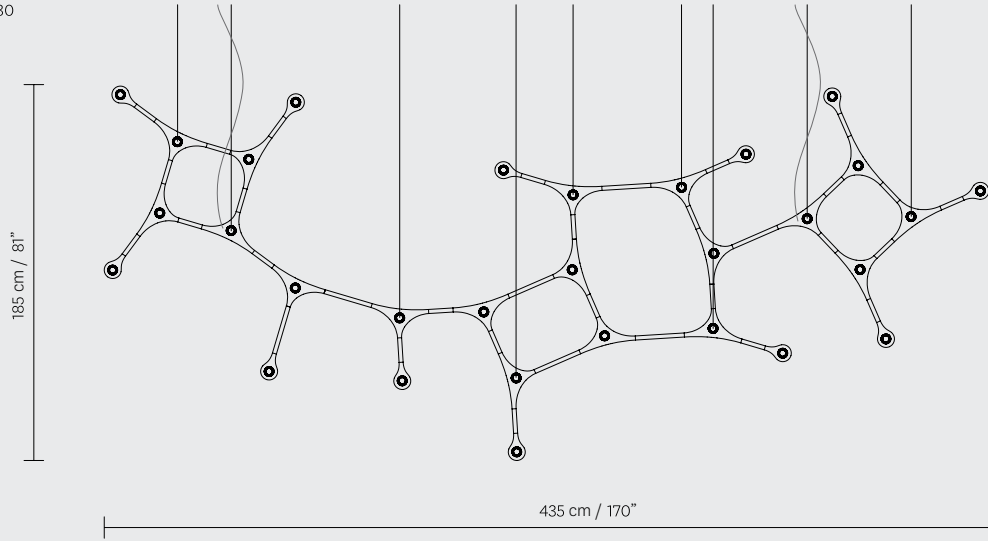

CUSTOM DIMENSIONS

CARB30