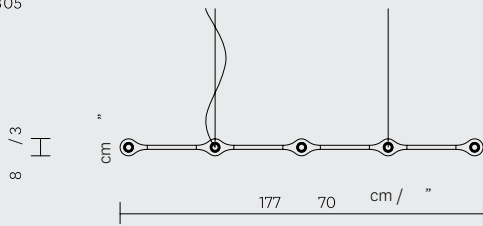

STANDARD DIMENSIONS

CARB05

TYPE	BEAM	WEIGHT	CODE
LED 5X6W/2700K	26°	1.1 KG	CARB 05.00.2700K.26°
LED 5X6W/4000K	26°	1.1 KG	CARB 05.00.4000K.26°
LED 5X6W/2700K	34°	1.1 KG	CARB 05.00.2700K.34°
LED 5X6W/4000K	34°	1.1 KG	CARB 05.00.4000K.34°
LED 5X6W/2700K	54°	1.1 KG	CARB 05.00.2700K.54°
LED 5X6W/4000K	54°	1.1 KG	CARB 05.00.4000K.54°
CEILING ROSE		1.1 KG	CARB 00.S
CETL