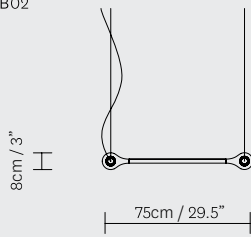

MOUNTING OPTIONS

Without Ceiling Rose

With Ceiling Rose

Driver is always included

Ceiling Rose is optional

STANDARD TABLE SIZES

Below are some recommended configurations for various table sizes.

750 X 1500 cm 29,5" X 59"

800 X 1800 cm 31,5" X 70,8"

900 X 1800 cm 35,5" X 70,8"

900 X 2200 cm 35,5" X 86,6"

750 X 1500 cm 29,5" X 59"

800 X 1800 cm 31,5" X 70,8"

900 X 1800 cm 35,5" X 70,8"

900 X 2200 cm 35,5" X 86,6"

750 X 1500 cm 29,5" X 59"

800 X 1800 cm 31,5" X 70,8"

900 X 1800 cm 35,5" X 70,8"

900 X 2200 cm 35,5" X 86,6"

STANDARD DIMENSIONS

STANDARD DIMENSIONS

CARB02

TYPE	BEAM ANGLE	WEIGHT	CODE
LED 2X6W/2700K	26°	0.4 KG	CARB 02.00.2700K.26°
LED 2X6W/4000K	26°	0.4 KG	CARB 02.00.4000K.26°
LED 2X6W/2700K	34°	0.4 KG	CARB 02.00.2700K.34°
LED 2X6W/4000K	34°	0.4 KG	CARB 02.00.4000K.34°
LED 2X6W/2700K	54°	0.4 KG	CARB 02.00.2700K.54°
LED 2X6W/4000K	54°	0.4 KG	CARB 02.00.4000K.54°
CEILING ROSE		1.1 KG	CARB 00.S
CETL .			