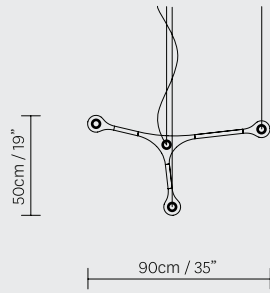

800 X 1800 cm 31,5" X 70,8"

900 X 1800 cm 35,5" X 70,8"

900 X 2200 cm 35,5" X 86,6"

750 X 1500 cm 29,5" X 59"

800 X 1800 cm 31,5" X 70,8"

900 X 1800 cm 35,5" X 70,8"

900 X 2200 cm 35,5" X 86,6"

750 X 1500 cm 29,5" X 59"

800 X 1800 cm 31,5" X 70,8"

900 X 1800 cm 35,5" X 70,8"

900 X 2200 cm 35,5" X 86,6"

STANDARD DIMENSIONS

STANDARD DIMENSIONS

CARB02

TYPE	BEAM ANGLE	WEIGHT	CODE
LED 2X6W/2700K	26°	0.4 KG	CARB 02.00.2700K.26°
LED 2X6W/4000K	26°	0.4 KG	CARB 02.00.4000K.26°
LED 2X6W/2700K	34°	0.4 KG	CARB 02.00.2700K.34°
LED 2X6W/4000K	34°	0.4 KG	CARB 02.00.4000K.34°
LED 2X6W/2700K	54°	0.4 KG	CARB 02.00.2700K.54°
LED 2X6W/4000K	54°	0.4 KG	CARB 02.00.4000K.54°
CEILING ROSE		1.1 KG	CARB 00.S
CETL .			

STANDARD DIMENSIONS

CARB05

TYPE	BEAM	WEIGHT	CODE
LED 5X6W/2700K	26°	1.1 KG	CARB 05.00.2700K.26°
LED 5X6W/4000K	26°	1.1 KG	CARB 05.00.4000K.26°
LED 5X6W/2700K	34°	1.1 KG	CARB 05.00.2700K.34°
LED 5X6W/4000K	34°	1.1 KG	CARB 05.00.4000K.34°
LED 5X6W/2700K	54°	1.1 KG	CARB 05.00.2700K.54°
LED 5X6W/4000K	54°	1.1 KG	CARB 05.00.4000K.54°
CEILING ROSE		1.1 KG	CARB 00.S
CETL			

CUSTOM DIMENSIONS*

*SOME EXAMPLES. OTHER CONFIGURATIONS AVAILABLE.

CUSTOM DIMENSIONS*

CARB03

CARB04

CARB04

CARB04

CUSTOM DIMENSIONS