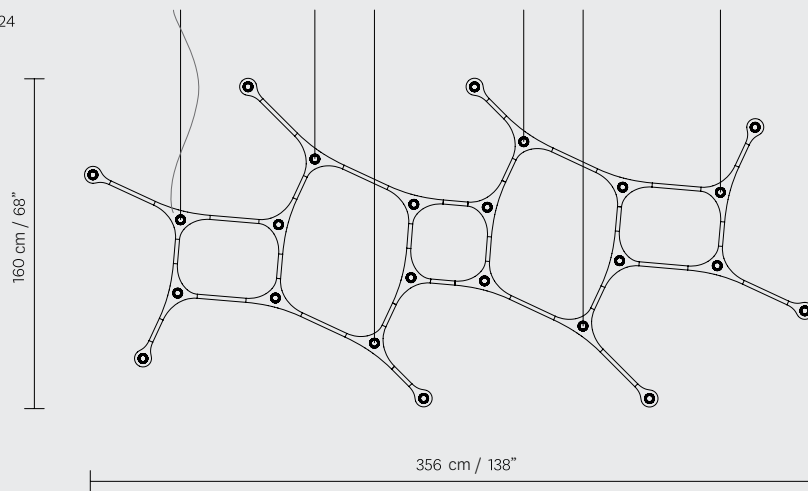

CUSTOM DIMENSIONS

CARB24

CARB24

CARB24