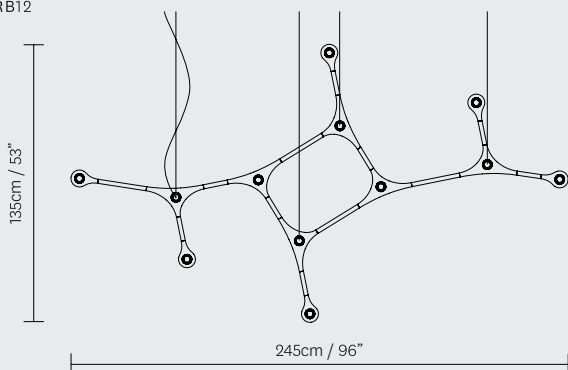

CARB12

TYPE	BEAM	WEIGHT	CODE
LED 12X6W/2700K	26°	1.9 KG	CARB 12.00.2700K.26°
LED 12X6W/4000K	26°	1.9 KG	CARB 12.00.4000K.26°
LED 12X6W/2700K	34°	1.9 KG	CARB 12.00.2700K.34°
LED 12X6W/4000K	34°	1.9 KG	CARB 12.00.4000K.34°
LED 12X6W/2700K	54°	1.9 KG	CARB 12.00.2700K.54°
LED 12X6W/4000K	54°	1.9 KG	CARB 12.00.4000K.54°
CEILING ROSE		1.6 KG	CARB 00.L
CETL