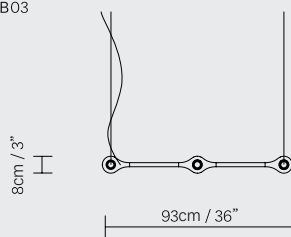

CARB03

TYPE	BEAM ANGLE	WEIGHT	CODE
LED 3X6W/2700K	26°	0.6 KG	CARB 03.00.2700K.26°
LED 3X6W/4000K	26°	0.6 KG	CARB 03.00.4000K.26°
LED 3X6W/2700K	34°	0.6 KG	CARB 03.00.2700K.34°
LED 3X6W/4000K	34°	0.6 KG	CARB 03.00.4000K.34°
LED 3X6W/2700K	54°	0.6 KG	CARB 03.00.2700K.54°
LED 3X6W/4000K	54°	0.6 KG	CARB 03.00.4000K.54°
CEILING ROSE		1.1 KG	CARB 00.S
CETL .