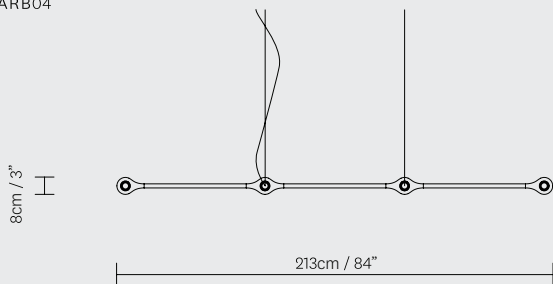

CUSTOM DIMENSIONS*

CARB03

CARB04

CARB04

CARB04