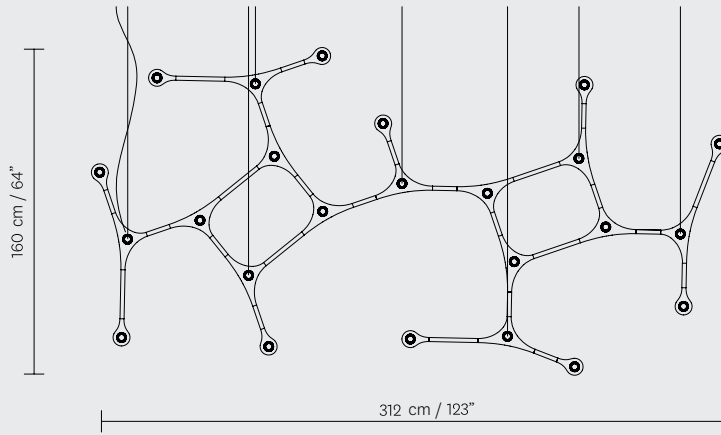

CUSTOM DIMENSIONS

CARB24