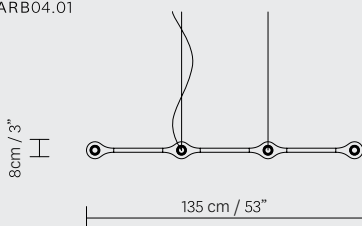

CARB04.01

TYPE	BEAM ANGLE	WEIGHT	CODE
LED 4X6W/2700K	26°	0.9 KG	CARB 04.01.2700K.26°
LED 4X6W/4000K	26°	0.9 KG	CARB 04.01.4000K.26°
LED 4X6W/2700K	34°	0.9 KG	CARB 04.01.2700K.34°
LED 4X6W/4000K	34°	0.9 KG	CARB 04.01.4000K.34°
LED 4X6W/2700K	54°	0.9 KG	CARB 04.01.2700K.54°
LED 4X6W/4000K	54°	0.9 KG	CARB 04.01.4000K.54°
CEILING ROSE		1.1 KG	CARB 00.S
CETL .