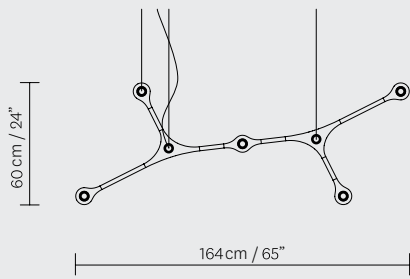

CUSTOM DIMENSIONS

CARB07