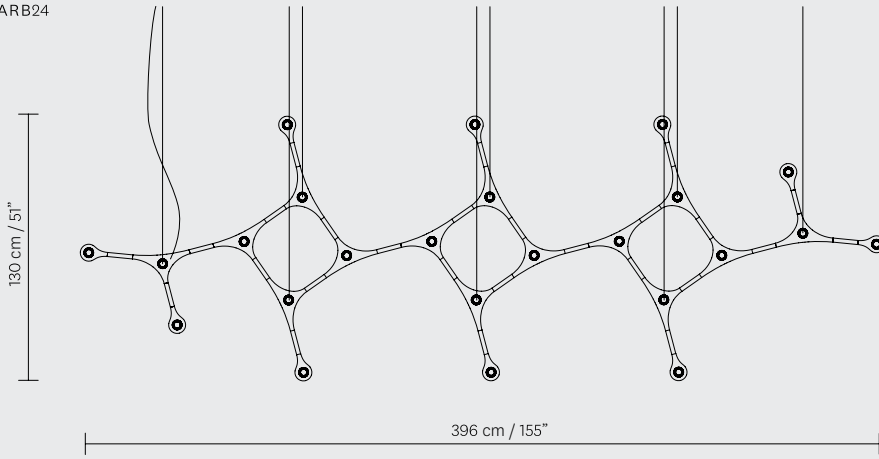

CUSTOM DIMENSIONS

CARB24