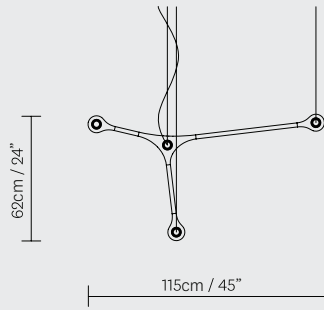

800 X 1800 cm 31,5" X 70,8"

900 X 1800 cm 35,5" X 70,8"

900 X 2200 cm 35,5" X 86,6"

750 X 1500 cm 29,5" X 59"

800 X 1800 cm 31,5" X 70,8"

900 X 1800 cm 35,5" X 70,8"

900 X 2200 cm 35,5" X 86,6"

750 X 1500 cm 29,5" X 59"

800 X 1800 cm 31,5" X 70,8"

900 X 1800 cm 35,5" X 70,8"

900 X 2200 cm 35,5" X 86,6"

STANDARD DIMENSIONS

STANDARD DIMENSIONS

CARB02

TYPE	BEAM ANGLE	WEIGHT	CODE
LED 2X6W/2700K	26°	0.4 KG	CARB 02.00.2700K.26°
LED 2X6W/4000K	26°	0.4 KG	CARB 02.00.4000K.26°
LED 2X6W/2700K	34°	0.4 KG	CARB 02.00.2700K.34°
LED 2X6W/4000K	34°	0.4 KG	CARB 02.00.4000K.34°
LED 2X6W/2700K	54°	0.4 KG	CARB 02.00.2700K.54°
LED 2X6W/4000K	54°	0.4 KG	CARB 02.00.4000K.54°
CEILING ROSE		1.1 KG	CARB 00.S
CETL .			

STANDARD DIMENSIONS

CARB05

TYPE	BEAM	WEIGHT	CODE
LED 5X6W/2700K	26°	1.1 KG	CARB 05.00.2700K.26°
LED 5X6W/4000K	26°	1.1 KG	CARB 05.00.4000K.26°
LED 5X6W/2700K	34°	1.1 KG	CARB 05.00.2700K.34°
LED 5X6W/4000K	34°	1.1 KG	CARB 05.00.4000K.34°
LED 5X6W/2700K	54°	1.1 KG	CARB 05.00.2700K.54°
LED 5X6W/4000K	54°	1.1 KG	CARB 05.00.4000K.54°
CEILING ROSE		1.1 KG	CARB 00.S
CETL			

CUSTOM DIMENSIONS*

*SOME EXAMPLES. OTHER CONFIGURATIONS AVAILABLE.

CUSTOM DIMENSIONS*

CARB03

CARB04

CARB04

CARB04

CUSTOM DIMENSIONS