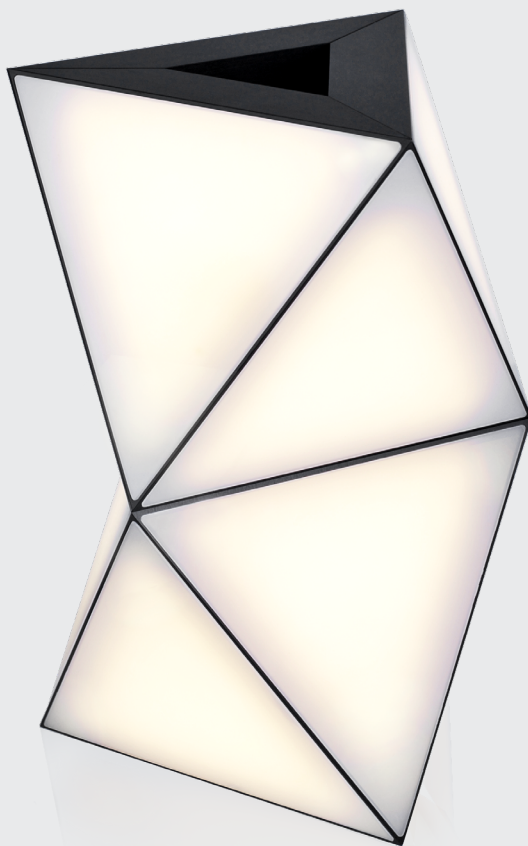

Tokio.

—
totem table

TOTEM TABLE LAMP

A new addition to our collection, Totem Table Lamp. To play, to toy, to imagine, to enjoy, to illuminate. Having clear mind, having clear-cut clean geometry – we wanted to create a beautiful source of art, radiance and light. Anodised aluminium, tunable white LEDs and timeless clean structure brought us to these totems of sacred power that keep us illuminated. Vertical yet leaning, pointy yet squared, prominent yet soft – it is a signature Tokio sculpture.

DESIGNERS

Asobi is a design studio established by Gorazd Malačič in 1999. The studio made its international debut in 2005 at the London Design Festival with their prototype of the spellbinding Isle Lounge sofa. In 2006, Asobi received the Design Distinction (Silver) Award in I.D. Magazine's 52nd Annual Design Review for their fluid, futuristic Gwig LED luminaries. In 2014 Carbon Light, a high-performance modular LED suspension light, was selected as a finalist in lighting products at the Architizer Awards. Totem is the latest and newest in a series of extraordinary products designed by Asobi.

TECHNICAL DATA

Modular structure in anodized aluminum. Different color finishes. LED, 16.8W, 2700K-4000K adjustable. CRI90. Dimmable. Remote controlled. 110V - 240V.

DIMENSIONS

H 35.5 cm / 14"

L 18.8 cm / 7.4"

H 35.5 cm / 14"

L 21.7 cm / 8.5"

W 25.1 cm / 9.9"

L 21.7 cm / 8.5"