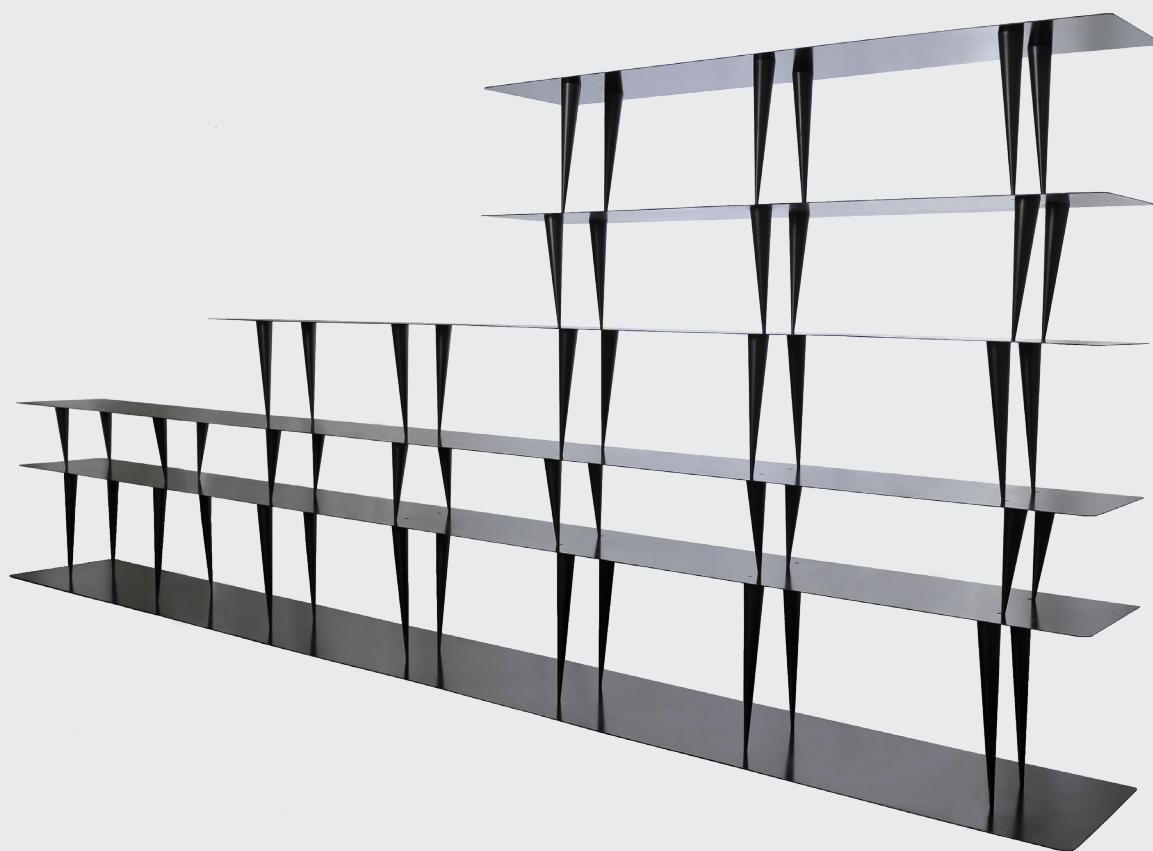

# MORI

---

A new addition to our collection, Mori. As the forest grows naturally in a pattern random but clear, Mori shelves grow in many ways randomly clear for your books, lights, statues and memories. And like forest - mori - is adaptable to its natural surroundings this shelf can be set in different environments, with different shapes, angles and harmoniously organic flow.

## DESIGNERS

---

Asobi is a design studio established by Gorazd Malačič in 1999. The studio made its international debut in 2005 at the London Design Festival with their prototype of the spellbinding Isle Lounge sofa. In 2006, Asobi received the Design Distinction (Silver) Award in I.D. Magazine's 52nd Annual Design Review for their fluid, futuristic Gwig LED luminaries. In 2014 Carbon Light, a high-performance modular LED suspension light, was selected as a finalist in lighting products at the Architizer Awards. Mori is the latest and newest in a series of extraordinary products designed by Asobi.

## TECHNICAL DATA

---

Shelves in steel with carbon fiber legs in four different heights, 27cm, 33cm, 38cm and 48cm. Different color finishes. Custom sizes available.

## DIMENSIONS

---