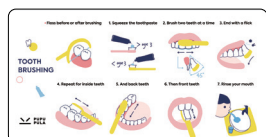

Tooth Brushing Sticker

Material	YUPO® octopus paper
Dimensions/cm	21.3L x 11W
SKU	English / Chinese-English