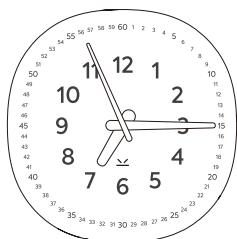

### Little Bulb Pro Wireless Portable Lamp

Material	Silicone, PC + ABS
Dimensions/mm	76.2L x 76.2W x 110H
Weight	137g
SKU	Grey

### Little Ben Wall Clock

Material	ABS, acrylic
Dimensions/cm	24.7L x 25.9W x 7.15D
Movement	Rhythm® silent sweep movement
Weight	800g

### Paper Pulp Clock

Material	70% recycled sugar cane pulp + 30% wood pulp (clock face) Aluminum (clock hands)
Dimensions/cm	34L x 34W x 7.5D
Movement	Yong Town sweep quartz clock movement
Weight	260g